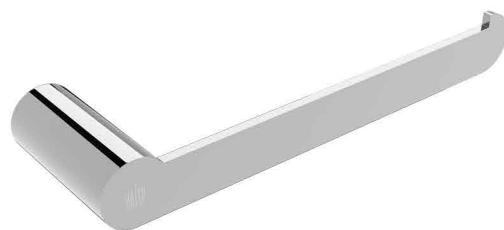

HATCH BATHROOM ACCESSORIES

Product Name: TOWEL HOLDER
Model Number: HAT-TB001R

AVAILABLE COLORS

GLOSSY CHROME
SW01540085

MATTE BLACK
SW01540086

BRUSHED NICKEL
SW01540087

GLOSSY GOLD
SW01540088

BRUSHED GOLD
SW01540089

BLACK TITANIUM
SW01540090

DESCRIPTIONS

Material: Towel Holder, full body stainless steel (SUS 304)
 Shape: Round
 Packaging unit: 1 piece

APPLICATIONS

Bathroom

DIMENSIONS

2.5 x 21 x 6 CM

BOX COMPONENTS

- Towel Holder
- Fischer wall plug set
- (SUS 304) screws
- Allen key

WARRANTY

2 years

COUNTRY OF ORIGIN

Made in China for HATCH Sanitary

HATCH SANITARY

Hatch Sanitary is a trademark owned by MHG

Old Al Kharj Road, Building No. 3533
 Riyadh 14511 - 8305
 Kingdom of Saudi Arabia