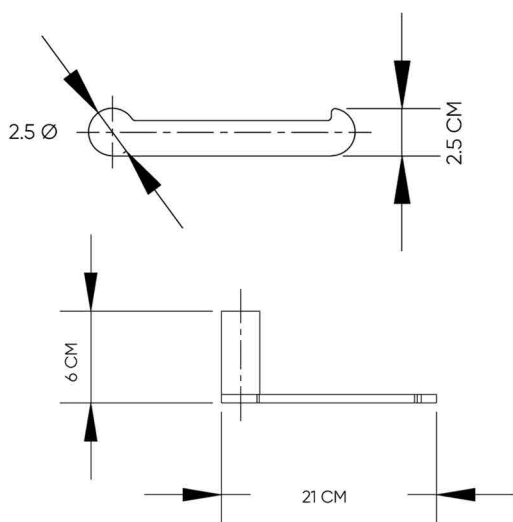

HATCH BATHROOM ACCESSORIES

Product Name: TOWEL HOLDER
Model Number: HAT-TB001R

AVAILABLE COLORS

GLOSSY CHROME
SW01540085

MATTE BLACK
SW01540086

BRUSHED NICKEL
SW01540087

GLOSSY GOLD
SW01540088

BRUSHED GOLD
SW01540089

BLACK TITANIUM
SW01540090

DESCRIPTIONS

Material: Towel Holder, full body stainless steel (SUS 304)
 Shape: Round
 Packaging unit: 1 piece

APPLICATIONS

Bathroom

DIMENSIONS

2.5 x 21 x 6 CM

BOX COMPONENTS

- Towel Holder
- Fischer wall plug set
- (SUS 304) screws
- Allen key

WARRANTY

2 years

COUNTRY OF ORIGIN

Made in China for HATCH Sanitary

HATCH SANITARY

Hatch Sanitary is a trademark owned by MHG

Old Al Kharj Road, Building No. 3533
 Riyadh 14511 - 8305
 Kingdom of Saudi Arabia