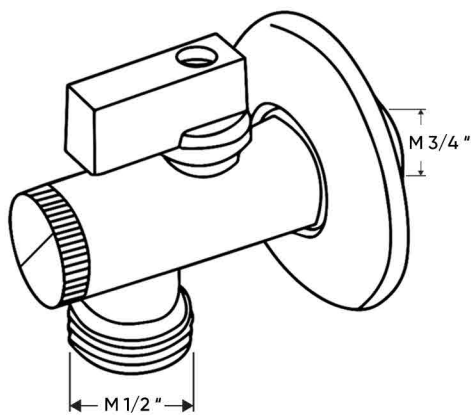

HATCH ANGLE VALVE

Product Name: HATCH TANKLESS ANGLE VALVE

Model Number: HAT-TAVO

AVAILABLE COLORS

DESCRIPTIONS

Material: Brass Angle Valve and Stainless steel (SUS 304) Frame
Shape: Round
Packaging unit: 1 piece

APPLICATIONS

Bathroom

TECHNICAL SPECIFICATION

Water Inlet/Outlet: M 1/2 in / M 3/4 in
Compatible with: Hatch Tankless Toilets (HAT-TL01, HAT-TL02, HAT-TL03, HAT-TL04, HAT-TL05, HAT-TL06, HAT-TL07)
Maximum pressure: 15 bar
Built-in filter: Yes
On and Off function: Yes

BOX COMPONENTS

- Angle Valve
- (SUS 304) Frame
- Built-in Filter

WARRANTY

10 years

COUNTRY OF ORIGIN

Made in China for HATCH Sanitary

HATCH SANITARY

Hatch Sanitary is a trademark owned by MHG