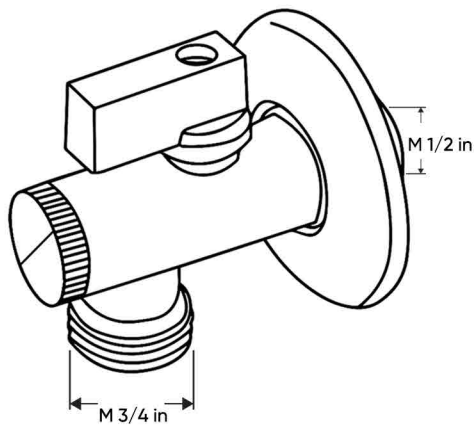

HATCH ANGLE VALVE

Product Name: HATCH TANKLESS ANGLE VALVE

Model Number: HAT-TAVO

AVAILABLE COLORS

GLOSSY CHROME
SW-60196932

MATTE BLACK
SW-60196933

DESCRIPTIONS

Material: Brass Angle Valve and Stainless steel (SUS 304) Frame
Shape: Round
Packaging unit: 1 piece

TECHNICAL SPECIFICATION

Water Inlet: M 1/2 in
Water Outlet: M 3/4 in
Compatible with: Hatch Tankless Toilets (HAT-TL01, HAT-TL02, HAT-TL03, HAT-TL04, HAT-TL05, HAT-TL06, HAT-TL07)
Maximum pressure: 15 bar
Built-in filter: Yes
On and Off function: Yes

WARRANTY

10 years for function
2 years for surface

APPLICATIONS

Bathroom

BOX COMPONENTS

- Angle Valve
- (SUS 304) Frame
- Built-in Filter

COUNTRY OF ORIGIN

Made in China for HATCH Sanitary