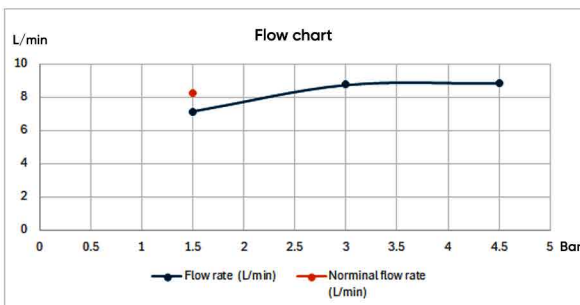

WARRANTY

2 years

HATCH SANITARY

Hatch Sanitary is a trademark owned by MHG

Old Al Kharj Road, Building No. 3533
Riyadh 14511 - 8305
Kingdom of Saudi Arabia

info.mhg@marketing-home.com

800 122 2230