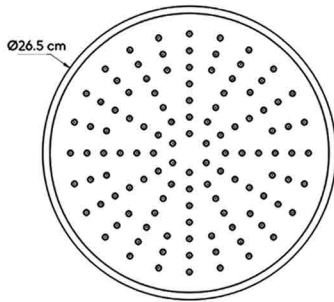

HATCH SHOWER ACCESSORIES

Product Name: SHOWER HEAD WITH DECORATIVE LIGHT
Model Number: HAT-SW027

AVAILABLE COLORS

DIMENSIONS

Ø 26.5 x 16.3 CM

DESCRIPTIONS

Material: Plastic (ABS) Rain Shower, Stainless steel (SUS 304) Rain water surface, adjustable brass ball joint
Collection: Convex
Shape: Round
Packaging unit: 1 piece

TECHNICAL SPECIFICATION

Average Flow rate: 8.24 L/min
Maximum operating pressure: 10 bar
Water consumption: Class B
Spray mode: Rainfall
LED light: Yes (Blue color) - Works with water pressure by a generator
Mounting type: Exposed
Water inlet: G ½ in
Adjustable brass ball joint: Yes
Flow Regulator: Yes
Silicon Nozzles Easy to Clean

APPLICATIONS

Bathroom

BOX COMPONENTS

- Shower Head
- Rubber Gasket filter

COUNTRY OF ORIGIN

Made in China for HATCH Sanitary