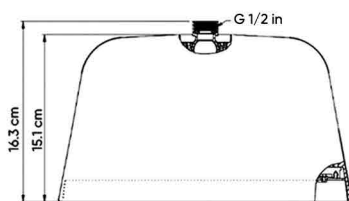

HATCH SHOWER ACCESSORIES

Product Name: SHOWER HEAD WITH DECORATIVE LIGHT
Model Number: HAT-SW027

AVAILABLE COLORS

DIMENSIONS

Ø 26.5 x 16.3 CM

DESCRIPTIONS

Material: Plastic (ABS) Rain Shower, Stainless steel (SUS 304) Rain water surface, adjustable brass ball joint
Collection: Convex
Shape: Round
Packaging unit: 1 piece

TECHNICAL SPECIFICATION

Average Flow rate: 8.24 L/min
Maximum operating pressure: 10 bar
Water consumption: Class B
Spray mode: Rainfall
LED light: Yes (Blue color) - Works with water pressure by a generator
Mounting type: Exposed
Water inlet: G ½ in
Adjustable brass ball joint: Yes
Flow Regulator: Yes
Silicon Nozzles Easy to Clean

APPLICATIONS

Bathroom

BOX COMPONENTS

- Shower Head
- Rubber Gasket filter

COUNTRY OF ORIGIN

Made in China for HATCH Sanitary