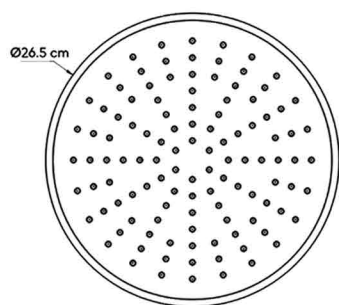

HATCH SHOWER ACCESSORIES

Product Name: SHOWER HEAD WITH DECORATIVE LIGHT
Model Number: HAT-SW027

AVAILABLE COLORS

DIMENSIONS

Ø 26.5 x 16.3 CM

DESCRIPTIONS

Material: Plastic (ABS) Rain Shower, Stainless steel (SUS 304) Rain water surface, adjustable brass ball joint
Collection: Convex
Shape: Round
Packaging unit: 1 piece

TECHNICAL SPECIFICATION

Average Flow rate: 8.24 L/min
Maximum operating pressure: 10 bar
Water consumption: Class B
Spray mode: Rainfall
LED light: Yes (Blue color) - Works with water pressure by a generator
Mounting type: Exposed
Water inlet: G ½ in
Adjustable brass ball joint: Yes
Flow Regulator: Yes
Silicon Nozzles Easy to Clean

APPLICATIONS

Bathroom

BOX COMPONENTS

- Shower Head
- Rubber Gasket filter

COUNTRY OF ORIGIN

Made in China for HATCH Sanitary