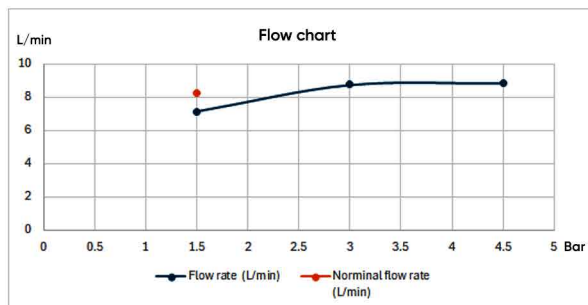

WARRANTY

2 years

HATCH SANITARY

Hatch Sanitary is a trademark owned by MHG

Old Al Kharj Road, Building No. 3533
Riyadh 14511 - 8305
Kingdom of Saudi Arabia

info.mhg@marketing-home.com

800 122 2230