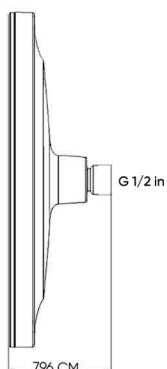

## HATCH SHOWER HEAD

**Product Name: SHOWER HEAD SELF-CLEANING**

**Model Number: HAT-SW014**

### DESCRIPTIONS

**Material:** Plastic (ABS) Shower Head  
**Shape:** Round  
**Packaging unit:** 1 piece

### DIMENSIONS

w 7.96 x Ø 26 CM

### BOX COMPONENTS

- Shower Head
- Rubber Gasket filter