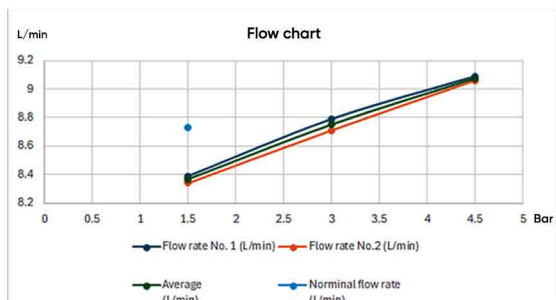

WARRANTY

2 years

HATCH SANITARY

Hatch Sanitary is a trademark owned by MHG

Old Al Kharj Road, Building No. 3533
Riyadh 14511 - 8305
Kingdom of Saudi Arabia

info.mhg@marketing-home.com

800 122 2230