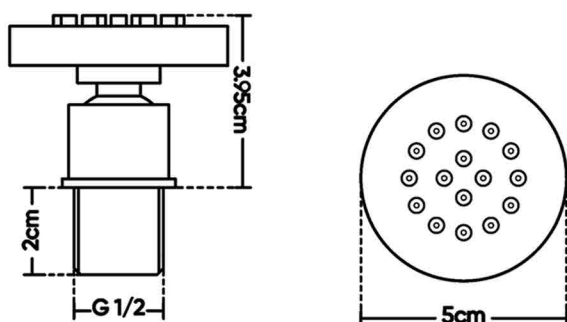

HATCH SHOWER ACCESSORIES

Product Name: BODY JET
Model Number: HAT-SW011

AVAILABLE COLORS

GLOSSY CHROME
SW01330140

MATTE BLACK
SW01330142

BRUSHED NICKEL
SW01530050

GLOSSY GOLD
SW01530051

BRUSHED GOLD
SW01530052

BLACK TITANIUM
SW01530053

DESCRIPTIONS

Material: Brass Body Jet with stainless steel (SUS 304) Frame
Shape: Round
Packaging unit: 1 pc

APPLICATIONS

Bathroom

DIMENSIONS

5 x 3.95 x 5 CM

BOX COMPONENTS

Body Jet with (SUS 304) Frame

TECHNICAL SPECIFICATION

Maximum pressure: 8 bar
Connection size: G ½ in
Silicon Nozzles and Easy to Clean

WARRANTY

2 years

COUNTRY OF ORIGIN

Made in China for HATCH Sanitary

HATCH SANITARY

Hatch Sanitary is a trademark owned by MHG

Old Al Kharj Road, Building No. 3533
Riyadh 14511 - 8305
Kingdom of Saudi Arabia

📧 info.mhg@marketing-home.com

☎ 800 122 2230