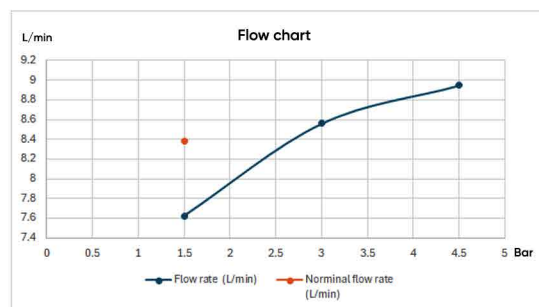

WARRANTY

2 years

HATCH SANITARY

Hatch Sanitary is a trademark owned by MHG

Old Al Kharj Road, Building No. 3533
Riyadh 14511 - 8305
Kingdom of Saudi Arabia

© info.mhg@marketing-home.com

☎ 800 122 2230