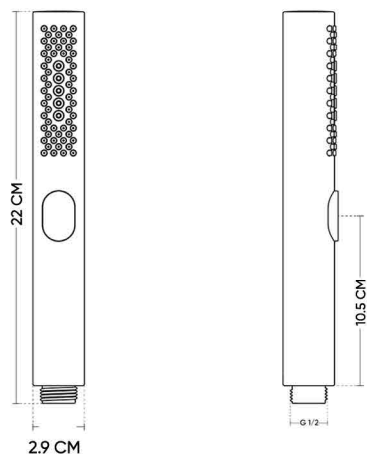

HATCH SHOWER ACCESSORIES

Product Name: HAND SHOWER WITHOUT HOSE
Model Number: HAT-SW001-P

AVAILABLE COLORS

GLOSSY CHROME
SW01330141

DESCRIPTIONS

Material: Plastic (ABS) Hand Shower
Shape: Round
Packaging unit: 1 piece

TECHNICAL SPECIFICATION

Average Flow rate: 8.38 L/min
Maximum operating pressure: 10 bar
3 functions: Rainfall, Body Jet Sprayer, Mixing
Mounting type: Exposed
Flow Regulator: Yes
Hose connection size: G 1/2 in
Control Button for water mode: Yes
Silicon Nozzles Easy to Clean

DIMENSIONS

L 22 x Ø 2.9 CM

APPLICATIONS

Bathroom

BOX COMPONENTS

- Hand Shower
- Rubber Gasket filter

COUNTRY OF ORIGIN

Made in China for HATCH Sanitary