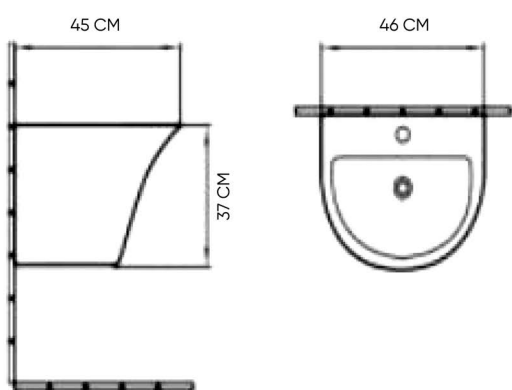

HATCH WASHBASIN

Product Name: **LANTANA**
WALL HUNG WASHBASIN
Model Number: HAT-SH122

AVAILABLE COLORS

WHITE
SW-60198448

DESCRIPTIONS

Collection Name: Lantana
Material: Vitreous china
Shape: Oval
Packaging unit: 1 piece

DIMENSIONS

46 x 45 x 37

TECHNICAL SPECIFICATIONS

Installation Type: Wall hung
Over flow Hole: Yes (2.5cm)
Faucet Hole: Yes (3.5 cm)
Drain Hole size: 4.5 cm

APPLICATIONS

Washroom

BOX COMPONENTS

Washbasin with
Installation Manual

COUNTRY OF ORIGIN

Made in China for HATCH Sanitary

WARRANTY

3 years

HATCH SANITARY

Hatch Sanitary is a trademark owned by MHG

Old Al Kharj Road, Building No. 3533
Riyadh 14511 - 8305
Kingdom of Saudi Arabia

© info.mhg@marketing-home.com

☎ 800 122 2230