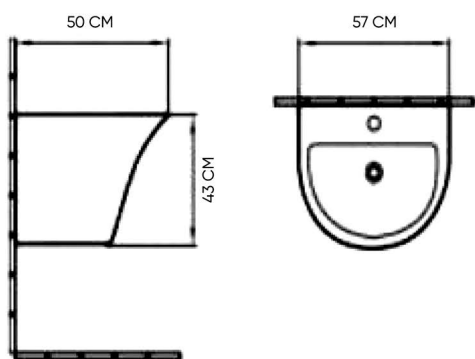

HATCH WASHBASIN

Product Name: CALLA
WALL HUNG WASHBASIN
Model Number: HAT-SH117

AVAILABLE COLORS

WHITE
 SW-60198446

APPLICATIONS

Washroom

DESCRIPTIONS

Collection Name: Calla
 Material: Vitreous china
 Shape: Oval
 Packaging unit: 1 piece

BOX COMPONENTS

Washbasin with
 Installation Manual

DIMENSIONS

57 x 50 x 43

COUNTRY OF ORIGIN

Made in China for HATCH Sanitary

TECHNICAL SPECIFICATIONS

Installation Type: Wall hung
 Over flow Hole: Yes (2.5cm)
 Faucet Hole: Yes (3.5 cm)
 Drain Hole size: 4.5 cm