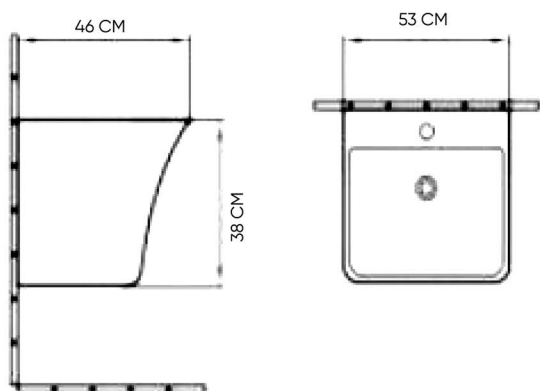

HATCH WASHBASIN

Product Name: MELISA
WALL HUNG WASHBASIN
 Model Number: HAT-SH116

AVAILABLE COLORS

WHITE
 SW-60198447

APPLICATIONS

Washroom

DESCRIPTIONS

Collection Name: Melisa
 Material: Vitreous china
 Shape: Square
 Packaging unit: 1 piece

BOX COMPONENTS

Washbasin with
 Installation Manual

DIMENSIONS

53 x 46 x 38

COUNTRY OF ORIGIN

Made in China for HATCH Sanitary

TECHNICAL SPECIFICATIONS

Installation Type: Wall hung
 Over flow Hole: Yes (2.5cm)
 Faucet Hole: Yes (3.5 cm)
 Drain Hole size: 4.5 cm