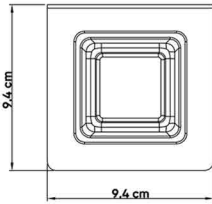

HATCH BATHROOM ACCESSORIES

Product Name: GLASS TOOTHBRUSH HOLDER
Model Number: HAT-SGH002

AVAILABLE COLORS

GLOSSY CHROME
SW-60196540

MATTE BLACK
SW-60196541

BRUSHED NICKEL
SW-60196542

GLOSSY GOLD
SW-60196543

BRUSHED GOLD
SW-60196544

BLACK TITANIUM
SW-60196545

DESCRIPTIONS

Material: Glass toothbrush cup, stainless steel (SUS 304) holder
Collection name: Linii
Shape: Square
Packaging unit: 1 set

DIMENSIONS

10.6 x 9.4 x 9.4 CM

TECHNICAL SPECIFICATION

Holder thickness: 2 mm

WARRANTY

2 years

APPLICATIONS

Bathroom

BOX COMPONENTS

- Glass Toothbrushcup with holder
- Fischer wall plug set
- (SUS 304) screws

COUNTRY OF ORIGIN

Made in China for HATCH Sanitary