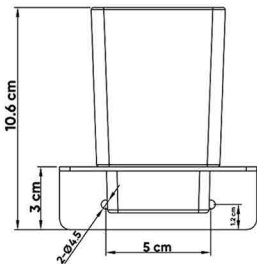

HATCH BATHROOM ACCESSORIES

Product Name: GLASS TOOTHBRUSH HOLDER
Model Number: HAT-SGH002

AVAILABLE COLORS

GLOSSY CHROME
SW-60196540

MATTE BLACK
SW-60196541

BRUSHED NICKEL
SW-60196542

GLOSSY GOLD
SW-60196543

BRUSHED GOLD
SW-60196544

BLACK TITANIUM
SW-60196545

DESCRIPTIONS

Material: Glass toothbrush cup, stainless steel (SUS 304) holder
Collection name: Linii
Shape: Square
Packaging unit: 1 set

DIMENSIONS

10.6 x 9.4 x 9.4 CM

TECHNICAL SPECIFICATION

Holder thickness: 2 mm

WARRANTY

2 years

APPLICATIONS

Bathroom

BOX COMPONENTS

- Glass Toothbrushcup with holder
- Fischer wall plug set
- (SUS 304) screws

COUNTRY OF ORIGIN

Made in China for HATCH Sanitary

HATCH SANITARY

Hatch Sanitary is a trademark owned by MHG

Old Al Kharj Road, Building No. 3533
Riyadh 14511 - 8305
Kingdom of Saudi Arabia

📧 info.mhg@marketing-home.com

☎ 800 122 2230