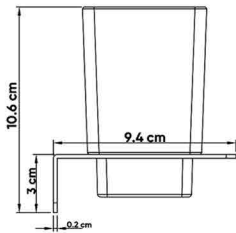

HATCH BATHROOM ACCESSORIES

Product Name: GLASS TOOTHBRUSH HOLDER
Model Number: HAT-SGH002

AVAILABLE COLORS

GLOSSY CHROME
SW-60196540

MATTE BLACK
SW-60196541

BRUSHED NICKEL
SW-60196542

GLOSSY GOLD
SW-60196543

BRUSHED GOLD
SW-60196544

BLACK TITANIUM
SW-60196545

DESCRIPTIONS

Material: Glass toothbrush cup, stainless steel (SUS 304) holder
Collection name: Linii
Shape: Square
Packaging unit: 1 set

DIMENSIONS

10.6 x 9.4 x 9.4 CM

TECHNICAL SPECIFICATION

Holder thickness: 2 mm

WARRANTY

2 years

APPLICATIONS

Bathroom

BOX COMPONENTS

- Glass Toothbrushcup with holder
- Fischer wall plug set
- (SUS 304) screws

COUNTRY OF ORIGIN

Made in China for HATCH Sanitary

HATCH SANITARY

Hatch Sanitary is a trademark owned by MHG

Old Al Kharj Road, Building No. 3533
Riyadh 14511 - 8305
Kingdom of Saudi Arabia

📧 info.mhg@marketing-home.com

☎ 800 122 2230