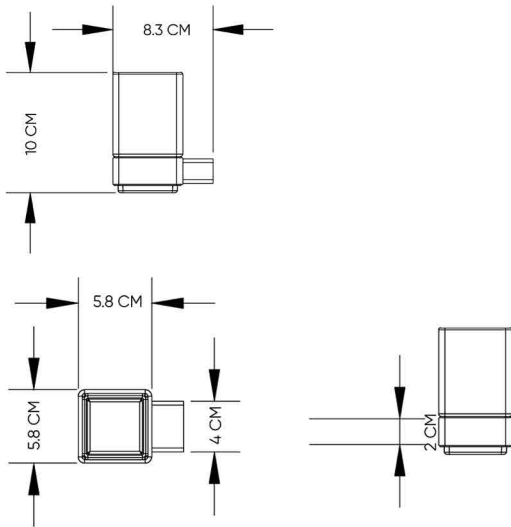

HATCH BATHROOM ACCESSORIES

Product Name: GLASS TOOTHBRUSH HOLDER
Model Number: HAT-SGH001S

AVAILABLE COLORS

GLOSSY CHROME
SW01540049

MATTE BLACK
SW01540050

BRUSHED NICKEL
SW01540051

GLOSSY GOLD
SW01540052

BRUSHED GOLD
SW01540053

BLACK TITANIUM
SW01540054

DESCRIPTIONS

Material: Glass toothbrush cup, stainless steel (SUS 304) Holder
 Shape: Square
 Packaging unit: 1 set

DIMENSIONS

10 x 5.8 x 8.3 CM

WARRANTY

2 years

APPLICATIONS

Bathroom

BOX COMPONENTS

- Glass Toothbrush with cup holder
- Fischer wall plug set
- (SUS 304) screws
- Allen key

COUNTRY OF ORIGIN

Made in China for HATCH Sanitary

HATCH SANITARY

Hatch Sanitary is a trademark owned by MHG