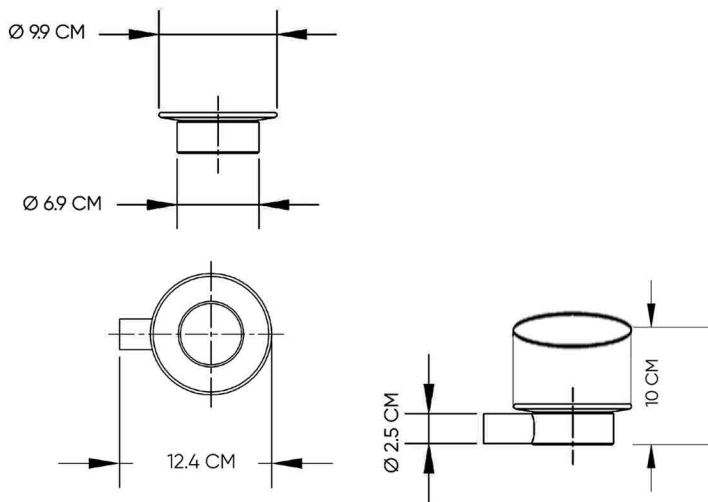

HATCH BATHROOM ACCESSORIES

Product Name: GLASS TOOTHBRUSH HOLDER
Model Number: HAT-SGH001R

AVAILABLE COLORS

GLOSSY CHROME
SW01540115

MATTE BLACK
SW01540116

BRUSHED NICKEL
SW01540117

GLOSSY GOLD
SW01540118

BRUSHED GOLD
SW01540119

BLACK TITANIUM
SW01540120

DESCRIPTIONS

Material: Glass toothbrush cup, stainless steel (SUS 304) Holder
 Shape: Round
 Packaging unit: 1 set

DIMENSIONS

10 x 12.4 x 99 CM

WARRANTY

2 years

APPLICATIONS

Bathroom

BOX COMPONENTS

- Glass Toothbrush cup with holder
- Fischer wall plug set
- (SUS 304) screws
- Allen key

COUNTRY OF ORIGIN

Made in China for HATCH Sanitary

HATCH SANITARY

Hatch Sanitary is a trademark owned by MHG