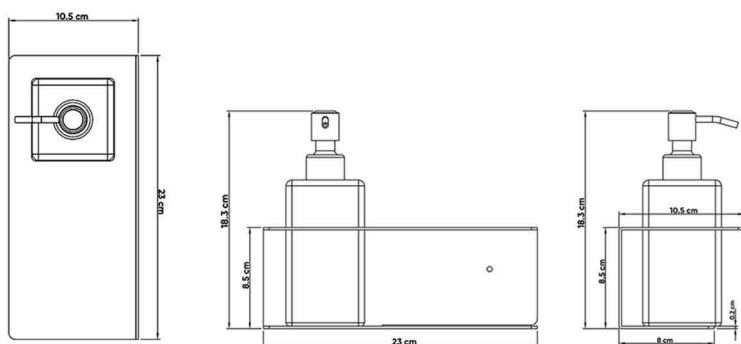

HATCH BATHROOM ACCESSORIES

Product Name: SHAMPOO GLASS DISPENSER WITH PAPER HOLDER
Model Number: HAT-SGD003

AVAILABLE COLORS

GLOSSY CHROME
SW-60196558

MATTE BLACK
SW-60196559

BRUSHED NICKEL
SW-60196560

GLOSSY GOLD
SW-60196561

BRUSHED GOLD
SW-60196562

BLACK TITANIUM
SW-60196563

DESCRIPTIONS

Material: Shampoo Glass Dispenser, stainless steel (SUS 304) Holder
 Collection name: Linii
 Packaging unit: 1 set

DIMENSIONS

18.3 x 23 x 10.5 CM

TECHNICAL SPECIFICATION

Holder thickness: 2 mm
 Dispenser capacity: 300 ml

WARRANTY

2 years

APPLICATIONS

Bathroom

BOX COMPONENTS

- Shampoo Glass Dispenser with holder
- Fischer wall plug set
- (SUS 304) screws