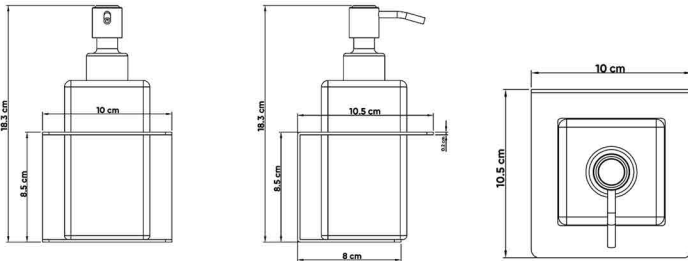

HATCH BATHROOM ACCESSORIES

Product Name: SHAMPOO GLASS DISPENSER
Model Number: HAT-SGD002

AVAILABLE COLORS

GLOSSY CHROME
SW-60196552

MATTE BLACK
SW-60196553

BRUSHED NICKEL
SW-60196554

GLOSSY GOLD
SW-60196555

BRUSHED GOLD
SW-60196556

BLACK TITANIUM
SW-60196557

DESCRIPTIONS

Material: Shampoo Glass Dispenser, stainless steel (SUS 304) Holder
Collection name: Linii
Packaging unit: 1 set

DIMENSIONS

18.3 x 10.5 x 8 CM

TECHNICAL SPECIFICATION

Holder thickness: 2 mm
Dispenser capacity: 300 ml

WARRANTY

2 years

APPLICATIONS

Bathroom

BOX COMPONENTS

- Shampoo Glass Dispenser with holder
- Fischer wall plug set
- (SUS 304) screws

COUNTRY OF ORIGIN

Made in China for HATCH Sanitary

HATCH SANITARY

Hatch Sanitary is a trademark owned by MHG

Old Al Kharj Road, Building No. 3533
Riyadh 14511 - 8305
Kingdom of Saudi Arabia

@ info.mhg@marketing-home.com

☎ 800 122 2230