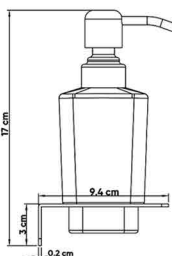

HATCH BATHROOM ACCESSORIES

Product Name: SOAP GLASS DISPENSER
Model Number: HAT-SGD001

AVAILABLE COLORS

GLOSSY CHROME
SW-60196546

MATTE BLACK
SW-60196547

BRUSHED NICKEL
SW-60196548

GLOSSY GOLD
SW-60196549

BRUSHED GOLD
SW-60196550

BLACK TITANIUM
SW-60196551

DESCRIPTIONS

Material: Soap Glass Dispenser, stainless steel (SUS 304) Holder
 Collection name: Lini
 Packaging unit: 1 set

DIMENSIONS

17 x 9.4 x 3 CM

TECHNICAL SPECIFICATION

Holder thickness: 2 mm
 Dispenser capacity: 200 ml

WARRANTY

2 years

APPLICATIONS

Bathroom

BOX COMPONENTS

- Soap Glass Dispenser with holder
- Fischer wall plug set
- (SUS 304) screws

COUNTRY OF ORIGIN

Made in China for HATCH Sanitary