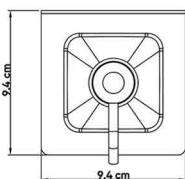

HATCH BATHROOM ACCESSORIES

Product Name: SOAP GLASS DISPENSER
Model Number: HAT-SGD001

AVAILABLE COLORS

GLOSSY CHROME
SW-60196546

MATTE BLACK
SW-60196547

BRUSHED NICKEL
SW-60196548

GLOSSY GOLD
SW-60196549

BRUSHED GOLD
SW-60196550

BLACK TITANIUM
SW-60196551

DESCRIPTIONS

Material: Soap Glass Dispenser, stainless steel (SUS 304) Holder
Collection name: Lini
Packaging unit: 1 set

DIMENSIONS

17 x 9.4 x 3 CM

TECHNICAL SPECIFICATION

Holder thickness: 2 mm
Dispenser capacity: 200 ml

WARRANTY

2 years

APPLICATIONS

Bathroom

BOX COMPONENTS

- Soap Glass Dispenser with holder
- Fischer wall plug set
- (SUS 304) screws

COUNTRY OF ORIGIN

Made in China for HATCH Sanitary