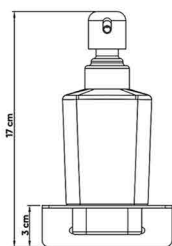

HATCH BATHROOM ACCESSORIES

Product Name: SOAP GLASS DISPENSER
Model Number: HAT-SGD001

AVAILABLE COLORS

GLOSSY CHROME
SW-60196546

MATTE BLACK
SW-60196547

BRUSHED NICKEL
SW-60196548

GLOSSY GOLD
SW-60196549

BRUSHED GOLD
SW-60196550

BLACK TITANIUM
SW-60196551

DESCRIPTIONS

Material: Soap Glass Dispenser, stainless steel (SUS 304) Holder
Collection name: Lini
Packaging unit: 1 set

DIMENSIONS

17 x 9.4 x 3 CM

TECHNICAL SPECIFICATION

Holder thickness: 2 mm
Dispenser capacity: 200 ml

WARRANTY

2 years

APPLICATIONS

Bathroom

BOX COMPONENTS

- Soap Glass Dispenser with holder
- Fischer wall plug set
- (SUS 304) screws

COUNTRY OF ORIGIN

Made in China for HATCH Sanitary