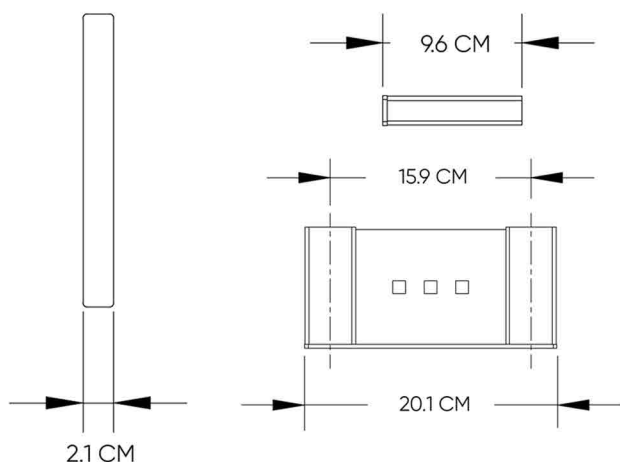

HATCH BATHROOM ACCESSORIES

Product Name: SOAP DISH
Model Number: HAT-SD001S

AVAILABLE COLORS

GLOSSY CHROME
SW01540067

MATTE BLACK
SW01540068

BRUSHED NICKEL
SW01540069

GLOSSY GOLD
SW01540070

BRUSHED GOLD
SW01540071

BLACK TITANIUM
SW01540072

DESCRIPTIONS

Material: Soap Dish, full body stainless steel (SUS 304)
Shape: Square
Packaging unit: 1 piece

APPLICATIONS

Bathroom

DIMENSIONS

2.1 x 20.1 x 9.6 CM

BOX COMPONENTS

- Soap Dish
- Fischer wall plug set
- (SUS 304) screws
- Allen key

WARRANTY

2 years

COUNTRY OF ORIGIN

Made in China for HATCH Sanitary

HATCH SANITARY

Hatch Sanitary is a trademark owned by MHG

Old Al Kharj Road, Building No. 3533
Riyadh 14511 - 8305
Kingdom of Saudi Arabia

📧 info.mhg@marketing-home.com

☎ 800 122 2230