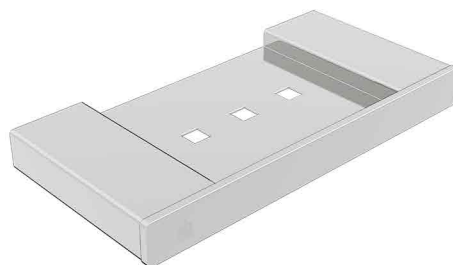

HATCH BATHROOM ACCESSORIES

Product Name: SOAP DISH
Model Number: HAT-SD001S

AVAILABLE COLORS

GLOSSY CHROME
SW01540067

MATTE BLACK
SW01540068

BRUSHED NICKEL
SW01540069

GLOSSY GOLD
SW01540070

BRUSHED GOLD
SW01540071

BLACK TITANIUM
SW01540072

DESCRIPTIONS

Material: Soap Dish, full body stainless steel (SUS 304)
 Shape: Square
 Packaging unit: 1 piece

APPLICATIONS

Bathroom

DIMENSIONS

2.1 x 20.1 x 9.6 CM

BOX COMPONENTS