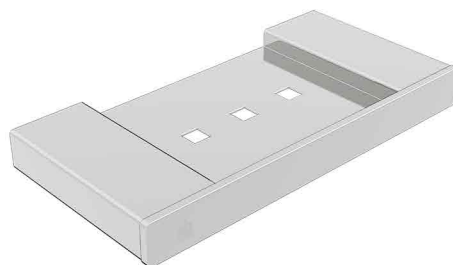

## HATCH BATHROOM ACCESSORIES

**Product Name: SOAP DISH**  
**Model Number: HAT-SD001S**

### DESCRIPTIONS

Material: Soap Dish, full body stainless steel (SUS 304)  
 Shape: Square  
 Packaging unit: 1 piece

### DIMENSIONS

2.1 x 20.1 x 9.6 CM