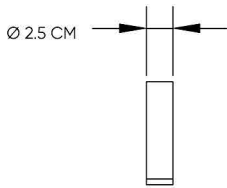

HATCH BATHROOM ACCESSORIES

Product Name: SOAP DISH
Model Number: HAT-SD001R

AVAILABLE COLORS

GLOSSY CHROME
SW01540127

MATTE BLACK
SW01540128

BRUSHED NICKEL
SW01540129

GLOSSY GOLD
SW01540130

BRUSHED GOLD
SW01540131

BLACK TITANIUM
SW01540132

DESCRIPTIONS

Material: Soap Dish, full body stainless steel (SUS 304)
Shape: Round
Packaging unit: 1 piece

DIMENSIONS

15.8 x 9.6 x 2.5 CM

WARRANTY

2 years

APPLICATIONS

Bathroom

BOX COMPONENTS

- Soap Dish
- Fischer wall plug set
- (SUS 304) screws
- Allen key

COUNTRY OF ORIGIN

Made in China for HATCH Sanitary