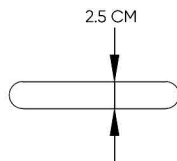

HATCH BATHROOM ACCESSORIES

Product Name: SOAP DISH
Model Number: HAT-SD001R

AVAILABLE COLORS

GLOSSY CHROME
SW01540127

MATTE BLACK
SW01540128

BRUSHED NICKEL
SW01540129

GLOSSY GOLD
SW01540130

BRUSHED GOLD
SW01540131

BLACK TITANIUM
SW01540132

DESCRIPTIONS

Material: Soap Dish, full body stainless steel (SUS 304)
Shape: Round
Packaging unit: 1 piece

DIMENSIONS

15.8 x 9.6 x 2.5 CM

WARRANTY

2 years

APPLICATIONS

Bathroom

BOX COMPONENTS

- Soap Dish
- Fischer wall plug set
- (SUS 304) screws
- Allen key

COUNTRY OF ORIGIN

Made in China for HATCH Sanitary