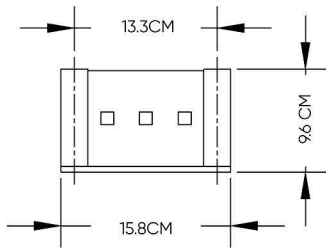

HATCH BATHROOM ACCESSORIES

Product Name: SOAP DISH
Model Number: HAT-SD001R

AVAILABLE COLORS

GLOSSY CHROME
SW01540127

MATTE BLACK
SW01540128

BRUSHED NICKEL
SW01540129

GLOSSY GOLD
SW01540130

BRUSHED GOLD
SW01540131

BLACK TITANIUM
SW01540132

DESCRIPTIONS

Material: Soap Dish, full body stainless steel (SUS 304)
Shape: Round
Packaging unit: 1 piece

DIMENSIONS

15.8 x 9.6 x 2.5 CM

WARRANTY

2 years

APPLICATIONS

Bathroom

BOX COMPONENTS

- Soap Dish
- Fischer wall plug set
- (SUS 304) screws
- Allen key

COUNTRY OF ORIGIN

Made in China for HATCH Sanitary

HATCH SANITARY

Hatch Sanitary is a trademark owned by MHG

Old Al Kharj Road, Building No. 3533
Riyadh 14511 - 8305
Kingdom of Saudi Arabia

📧 info.mhg@marketing-home.com

☎ 800 122 2230