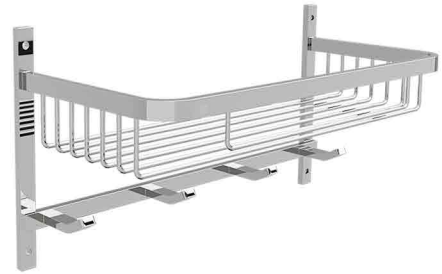

HATCH BATHROOM ACCESSORIES

Product Name: SHOWER BASKET WITH HOOKS
Model Number: HAT-SB004

AVAILABLE COLORS

GLOSSY CHROME
SW-60196863

MATTE BLACK
SW-60196864

BRUSHED NICKEL
SW-60196865

GLOSSY GOLD
SW-60196866

BRUSHED GOLD
SW-60196867

BLACK TITANIUM
SW-60196868

DESCRIPTIONS

Material: Shower Basket with 4 Hooks, full body stainless steel (SUS 304)
 Packaging unit: 1 piece

DIMENSIONS

14.7 x 32 x 17 CM

WARRANTY

2 years

APPLICATIONS

Bathroom

BOX COMPONENTS

- Shower Basket
- Fischer wall plug set
- (SUS 304) screws

COUNTRY OF ORIGIN

Made in China for HATCH Sanitary

hatch-products.com

HATCH SANITARY