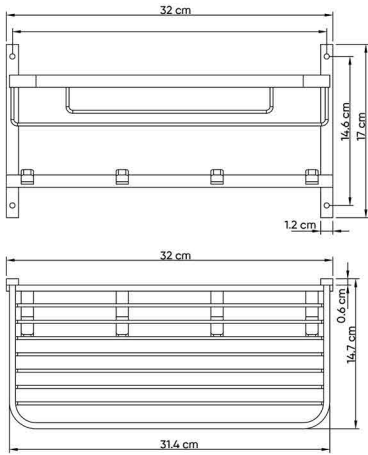

HATCH BATHROOM ACCESSORIES

Product Name: SHOWER BASKET WITH HOOKS
Model Number: HAT-SB004

AVAILABLE COLORS

GLOSSY CHROME
SW-60196863

MATTE BLACK
SW-60196864

BRUSHED NICKEL
SW-60196865

GLOSSY GOLD
SW-60196866

BRUSHED GOLD
SW-60196867

BLACK TITANIUM
SW-60196868

DESCRIPTIONS

Material: Shower Basket with 4 Hooks, full body stainless steel (SUS 304)
Packaging unit: 1 piece

DIMENSIONS

14.7 x 32 x 17 CM

WARRANTY

2 years

APPLICATIONS

Bathroom

BOX COMPONENTS

- Shower Basket
- Fischer wall plug set
- (SUS 304) screws

COUNTRY OF ORIGIN

Made in China for HATCH Sanitary

hatch-products.com

HATCH SANITARY

Hatch Sanitary is a trademark owned by MHG

Old Al Kharj Road, Building No. 3533
Riyadh 14511 - 8305
Kingdom of Saudi Arabia

📧 info.mhg@marketing-home.com

☎ 800 122 2230