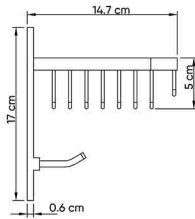

HATCH BATHROOM ACCESSORIES

Product Name: SHOWER BASKET WITH HOOKS
Model Number: HAT-SB004

AVAILABLE COLORS

GLOSSY CHROME
SW-60196863

MATTE BLACK
SW-60196864

BRUSHED NICKEL
SW-60196865

GLOSSY GOLD
SW-60196866

BRUSHED GOLD
SW-60196867

BLACK TITANIUM
SW-60196868

DESCRIPTIONS

Material: Shower Basket with 4 Hooks, full body stainless steel (SUS 304)
Packaging unit: 1 piece

DIMENSIONS

14.7 x 32 x 17 CM

WARRANTY

2 years

APPLICATIONS

Bathroom

BOX COMPONENTS

- Shower Basket
- Fischer wall plug set
- (SUS 304) screws

COUNTRY OF ORIGIN

Made in China for HATCH Sanitary

hatch-products.com

HATCH SANITARY

Hatch Sanitary is a trademark owned by MHG

Old Al Kharj Road, Building No. 3533
Riyadh 14511 - 8305
Kingdom of Saudi Arabia

📧 info.mhg@marketing-home.com

☎ 800 122 2230