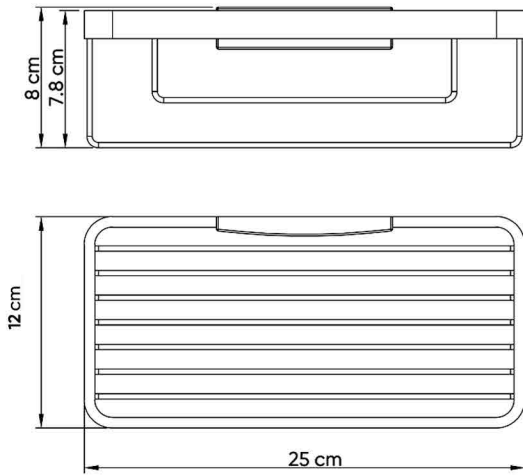

HATCH BATHROOM ACCESSORIES

Product Name: SHOWER BASKET
Model Number: HAT-SB003

AVAILABLE COLORS

GLOSSY CHROME
SW-60196857

MATTE BLACK
SW-60196858

BRUSHED NICKEL
SW-60196859

GLOSSY GOLD
SW-60196860

BRUSHED GOLD
SW-60196861

BLACK TITANIUM
SW-60196862

DESCRIPTIONS

Material: Shower Basket, full body stainless steel (SUS 304)
Packaging unit: 1 piece

APPLICATIONS

Bathroom

DIMENSIONS

12 x 25 x 8 CM
Depth: 8 cm

BOX COMPONENTS

- Shower Basket
- Fischer wall plug set
- (SUS 304) screws
- Allen key

WARRANTY

2 years

COUNTRY OF ORIGIN

Made in China for HATCH Sanitary

HATCH SANITARY

Hatch Sanitary is a trademark owned by MHG

Old Al Kharj Road, Building No. 3533
Riyadh 14511 - 8305
Kingdom of Saudi Arabia

📧 info.mhg@marketing-home.com

☎ 800 122 2230