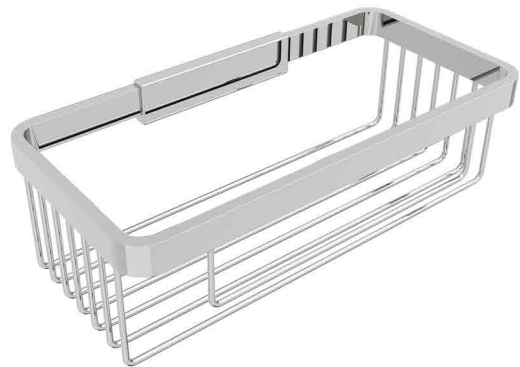

HATCH BATHROOM ACCESSORIES

Product Name: SHOWER BASKET
Model Number: HAT-SB003

AVAILABLE COLORS

GLOSSY CHROME
SW-60196857

MATTE BLACK
SW-60196858

BRUSHED NICKEL
SW-60196859

GLOSSY GOLD
SW-60196860

BRUSHED GOLD
SW-60196861

BLACK TITANIUM
SW-60196862

DESCRIPTIONS

Material: Shower Basket, full body stainless steel (SUS 304)
 Packaging unit: 1 piece

APPLICATIONS

Bathroom

DIMENSIONS

12 x 25 x 8 CM
 Depth: 8 cm

BOX COMPONENTS