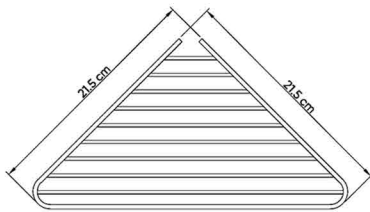

HATCH BATHROOM ACCESSORIES

Product Name: CORNER SHOWER SHELF
Model Number: HAT-SB001

AVAILABLE COLORS

GLOSSY CHROME
SW-60196845

MATTE BLACK
SW-60196846

BRUSHED NICKEL
SW-60196847

GLOSSY GOLD
SW-60196848

BRUSHED GOLD
SW-60196849

BLACK TITANIUM
SW-60196850

DESCRIPTIONS

Material: Corner Shower Shelf, full body stainless steel (SUS 304)
Packaging unit: 1 piece

APPLICATIONS

Bathroom

DIMENSIONS

21.5 x 29 x 2.8 CM

BOX COMPONENTS

- Corner Shower Basket
- Fischer wall plug set
- (SUS 304) screws

WARRANTY

2 years

COUNTRY OF ORIGIN

Made in China for HATCH Sanitary

HATCH SANITARY

Hatch Sanitary is a trademark owned by MHG

Old Al Kharj Road, Building No. 3533
Riyadh 14511 - 8305
Kingdom of Saudi Arabia

@ info.mhg@marketing-home.com

☎ 800 122 2230