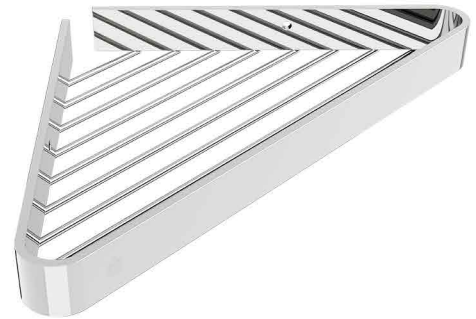

HATCH BATHROOM ACCESSORIES

Product Name: CORNER SHOWER SHELF
Model Number: HAT-SB001

AVAILABLE COLORS

GLOSSY CHROME
SW-60196845

MATTE BLACK
SW-60196846

BRUSHED NICKEL
SW-60196847

GLOSSY GOLD
SW-60196848

BRUSHED GOLD
SW-60196849

BLACK TITANIUM
SW-60196850

DESCRIPTIONS

Material: Corner Shower Shelf, full body stainless steel (SUS 304)
Packaging unit: 1 piece

APPLICATIONS

Bathroom

DIMENSIONS

21.5 x 29 x 2.8 CM

BOX COMPONENTS

- Corner Shower Basket
- Fischer wall plug set
- (SUS 304) screws

WARRANTY

2 years

COUNTRY OF ORIGIN

Made in China for HATCH Sanitary

HATCH SANITARY

Hatch Sanitary is a trademark owned by MHG

Old Al Kharj Road, Building No. 3533
Riyadh 14511 - 8305
Kingdom of Saudi Arabia