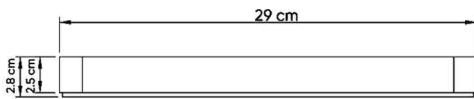

HATCH BATHROOM ACCESSORIES

Product Name: CORNER SHOWER SHELF
Model Number: HAT-SB001

AVAILABLE COLORS

GLOSSY CHROME
SW-60196845

MATTE BLACK
SW-60196846

BRUSHED NICKEL
SW-60196847

GLOSSY GOLD
SW-60196848

BRUSHED GOLD
SW-60196849

BLACK TITANIUM
SW-60196850

DESCRIPTIONS

Material: Corner Shower Shelf, full body stainless steel (SUS 304)
Packaging unit: 1 piece

APPLICATIONS

Bathroom

DIMENSIONS

21.5 x 29 x 2.8 CM

BOX COMPONENTS