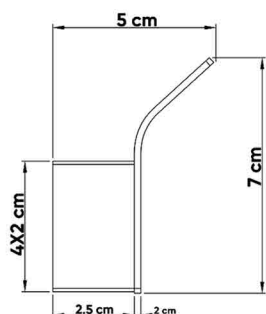

HATCH BATHROOM ACCESSORIES

Product Name: ROBE HOOK
Model Number: HAT-RH002

AVAILABLE COLORS

GLOSSY CHROME
SW-60196534

MATTE BLACK
SW-60196535

BRUSHED NICKEL
SW-60196536

GLOSSY GOLD
SW-60196537

BRUSHED GOLD
SW-60196538

BLACK TITANIUM
SW-60196539

DESCRIPTIONS

Material: Robe Hook, full body stainless steel (SUS 304)
Collection name: Linii
Packaging unit: 1 piece

DIMENSIONS

7 x 2.1 x 5 CM

TECHNICAL SPECIFICATION

Thickness: 2 mm

WARRANTY

2 years

APPLICATIONS

Bathroom

BOX COMPONENTS

- Robe Hook
- Fischer wall plug set
- (SUS 304) screws
- Allen key

COUNTRY OF ORIGIN

Made in China for HATCH Sanitary

HATCH SANITARY

Hatch Sanitary is a trademark owned by MHG

Old Al Kharj Road, Building No. 3533
Riyadh 14511 - 8305
Kingdom of Saudi Arabia

hatch-products.com

📧 info.mhg@marketing-home.com

☎ 800 122 2230