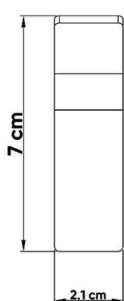

HATCH BATHROOM ACCESSORIES

Product Name: ROBE HOOK
Model Number: HAT-RH002

AVAILABLE COLORS

GLOSSY CHROME
SW-60196534

MATTE BLACK
SW-60196535

BRUSHED NICKEL
SW-60196536

GLOSSY GOLD
SW-60196537

BRUSHED GOLD
SW-60196538

BLACK TITANIUM
SW-60196539

DESCRIPTIONS

Material: Robe Hook, full body stainless steel (SUS 304)
Collection name: Linii
Packaging unit: 1 piece

DIMENSIONS

7 x 2.1 x 5 CM

TECHNICAL SPECIFICATION

Thickness: 2 mm

WARRANTY

2 years

APPLICATIONS

Bathroom

BOX COMPONENTS

- Robe Hook
- Fischer wall plug set
- (SUS 304) screws
- Allen key

COUNTRY OF ORIGIN

Made in China for HATCH Sanitary