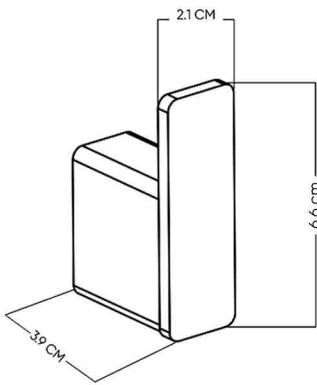

HATCH BATHROOM ACCESSORIES

Product Name: ROBE HOOK
Model Number: HAT-RH001S

AVAILABLE COLORS

GLOSSY CHROME
SW01540001

MATTE BLACK
SW01540002

BRUSHED NICKEL
SW01540003

GLOSSY GOLD
SW01540004

BRUSHED GOLD
SW01540005

BLACK TITANIUM
SW01540006

DESCRIPTIONS

Material: Robe Hook, full body stainless steel (SUS 304)
Shape: Square
Packaging unit: 1 piece

DIMENSIONS

6.6 x 2.1 x 3.9 CM

WARRANTY

2 years

APPLICATIONS

Bathroom

BOX COMPONENTS

- Robe Hook
- Fischer wall plug set
- (SUS 304) screws
- Allen key

COUNTRY OF ORIGIN

Made in China for HATCH Sanitary

hatch-products.com

HATCH SANITARY

Hatch Sanitary is a trademark owned by MHG

Old Al Kharj Road, Building No. 3533
Riyadh 14511 - 8305
Kingdom of Saudi Arabia

📧 info.mhg@marketing-home.com

☎ 800 122 2230