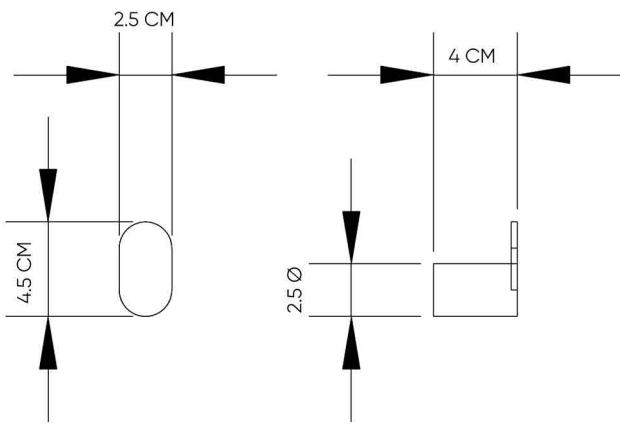

HATCH BATHROOM ACCESSORIES

Product Name: ROBE HOOK
Model Number: HAT-RH001R

AVAILABLE COLORS

GLOSSY CHROME
SW01540073

MATTE BLACK
SW01540074

BRUSHED NICKEL
SW01540075

GLOSSY GOLD
SW01540076

BRUSHED GOLD
SW01540077

BLACK TITANIUM
SW01540078

DESCRIPTIONS

Material: Robe Hook, full body stainless steel (SUS 304)
Shape: Round
Packaging unit: 1 piece

DIMENSIONS

4.5 x 2.5 x 4 CM

WARRANTY

2 years

APPLICATIONS

Bathroom

BOX COMPONENTS

- Robe Hook
- Fischer wall plug set
- (SUS 304) screws
- Allen key

COUNTRY OF ORIGIN

Made in China for HATCH Sanitary

hatch-products.com

HATCH SANITARY

Hatch Sanitary is a trademark owned by MHG

Old Al Kharj Road, Building No. 3533
Riyadh 14511 - 8305
Kingdom of Saudi Arabia

📧 info.mhg@marketing-home.com

☎ 800 122 2230