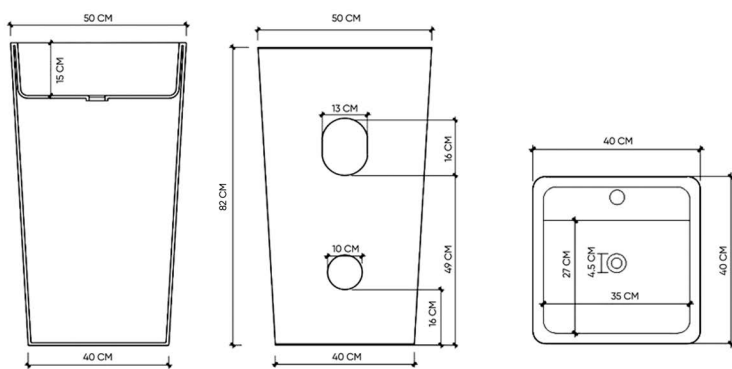

HATCH WASHBASIN

Product Name: SALIX
FLOOR MOUNTED WASHBASIN WITH MIXER HOLE
Model Number: HAT-PW204-1

AVAILABLE COLORS

DESCRIPTIONS

Collection Name: Salix
 Material: Vitreous China
 Shape: Square
 Packaging unit: 1 piece

DIMENSIONS

40 x 40 x 82

TECHNICAL SPECIFICATIONS

Installation Type: Floor-standing
 Over flow Hole: Yes (2.5 cm)
 Faucet Hole: Yes (3.5 cm)
 Drain Hole size: 4.5 cm

APPLICATIONS

Washroom

BOX COMPONENTS

Washbasin with
 Installation Manual