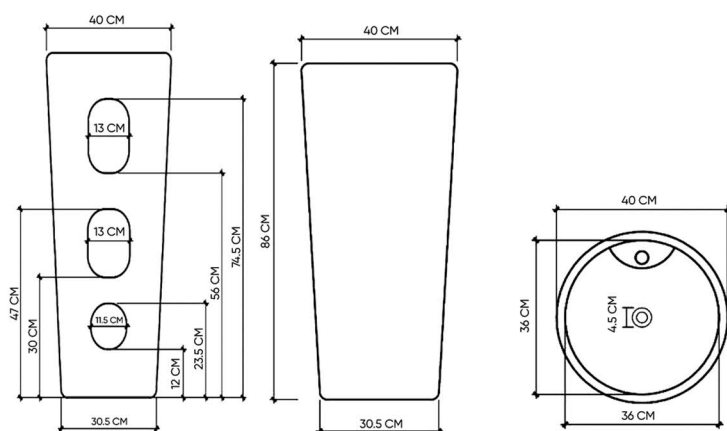

HATCH WASHBASIN

Product Name: THUJA
FLOOR MOUNTED WASHBASIN WITH MIXER HOLE
Model Number: HAT-PW202

AVAILABLE COLORS

DESCRIPTIONS

Collection Name: Thuja
 Material: Vitreous China
 Shape: Round
 Packaging unit: 1 piece

DIMENSIONS

40 x 40 x 86

TECHNICAL SPECIFICATIONS

Installation Type: Floor-standing
 Over flow Hole: Yes (2.5 cm)
 Faucet Hole: Yes (3.5 cm)
 Drain Hole size: 4.5 cm

APPLICATIONS

Washroom

BOX COMPONENTS

Washbasin with
 Installation Manual