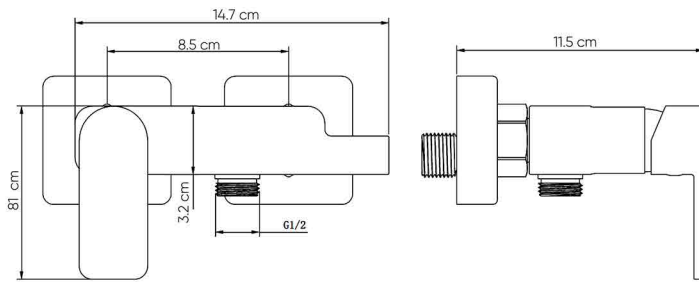

HATCH SHATTAF MIXERS

Product Name: EXPOSED SHATTAF MIXER
Model Number: HAT-MX065

AVAILABLE COLORS

DESCRIPTIONS

Material: Brass main body, Stainless steel (SUS 304) Frames

APPLICATIONS

Bathroom

DIMENSIONS

14.7 x 11.5 x 8.1 CM
 Shape: Square
 Packaging unit: 1 piece

BOX COMPONENTS

- Exposed Shattaf Mixer (Hot and Cold) with Holder
- 2 (SUS 304) Frames
- 2 Silicon Gasket
- 2 (SUS 304) S-Union Set
- Aerator key
- Non-return Valve
- Allen Key
- Installation Manual

TECHNICAL SPECIFICATION

Shattaf Mixer: (Hot/Cold) with Built-in Holder
 Maximum test pressure: 10 bar
 Water Outlet: G 1/2 in connections
 Mounting type: Exposed installation
 Maximum temperature: 95°C
 Recommended temperature: 4°C to 80°C
 Recommended installation: 60 - 65 cm from the finishing level
 Compatible with: Hatch Shattaf Mixers
 Ceramic Cartridge: 25 mm
 Distance between 2 water source holes: 7 - 10 cm (Adjustable)