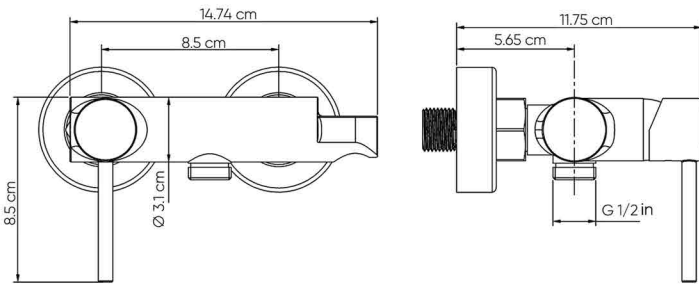

HATCH SHATTAF MIXERS

Product Name: EXPOSED SHATTAF MIXER
Model Number: HAT-MX064