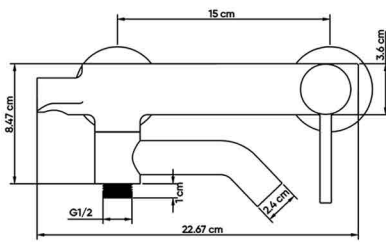

HATCH EXPOSED MIXERS

Product Name: EXPOSED MIXER WITH SPOUT 2-WAY
Model Number: HAT-MX056

AGAINST MANUFACTURING DEFECTS

SERVICE & ACCESSORIES

AVAILABLE COLORS

GLOSSY CHROME
SW-60196808

MATTE BLACK
SW-60196809

BRUSHED NICKEL
SW-60196810

GLOSSY GOLD
SW-60196811

BRUSHED GOLD
SW-60196812

BLACK TITANIUM
SW-60196813

DESCRIPTIONS

Material: Brass main body and Spout, frame material: Stainless steel (SUS 304)
Shape: Round
Packaging unit: 1 piece

TECHNICAL SPECIFICATION

Average Flow rate: 10.4 L/min
Maximum operating pressure: 15 bar
Mounting type: Exposed
Connection size: G 1/2 in
Decorative ring thickness: 0.8 mm
Ceramic cartridge: for handle/brass cartridge for diverter
Non-return valve: Yes
Two way functions
Non Scratch Protector
Distance between water supply hole: ± 12 mm
Rotatable spout: Yes (90° degrees)
Spout center distance: 10.7 cm
Removable aerator, easy to clean
Uses as: Shattaf Mixer Shower Mixer, and Bathtub Mixer

DIMENSIONS

22.6 x 12.6 x 8.4 CM

APPLICATIONS

Bathroom

BOX COMPONENTS

- Mixer with built-in Spout
- Handle
- (SUS 304) Frame
- (SUS 304) S-union sets
- (SUS 304) Screws
- Silicon & Rubber
- Non-return valve
- Aerator key
- Allen key

COUNTRY OF ORIGIN

Made in China for HATCH Sanitary