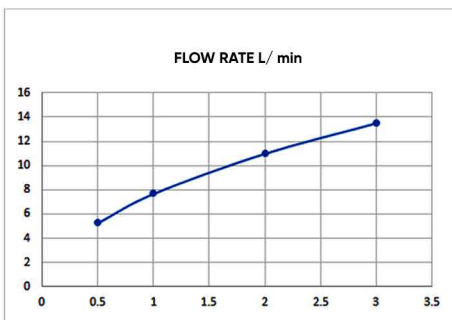

WARRANTY

7 years against manufacturing defects
2 years for service and accessories

HATCH SANITARY

Hatch Sanitary is a trademark owned by MHG

Old Al Kharj Road, Building No. 3533
Riyadh 14511 - 8305
Kingdom of Saudi Arabia

© info.mhg@marketing-home.com

☎ 800 122 2230