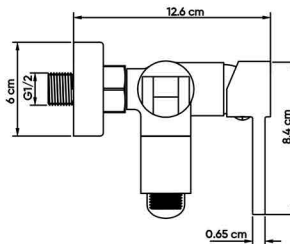

HATCH EXPOSED MIXERS

Product Name: EXPOSED MIXER WITH SPOUT 2-WAY
Model Number: HAT-MX056

AGAINST MANUFACTURING DEFECTS

SERVICE & ACCESSORIES

AVAILABLE COLORS

GLOSSY CHROME
SW-60196808

MATTE BLACK
SW-60196809

BRUSHED NICKEL
SW-60196810

GLOSSY GOLD
SW-60196811

BRUSHED GOLD
SW-60196812

BLACK TITANIUM
SW-60196813

DESCRIPTIONS

Material: Brass main body and Spout, frame material: Stainless steel (SUS 304)
Shape: Round
Packaging unit: 1 piece

TECHNICAL SPECIFICATION

Average Flow rate: 10.4 L/min
Maximum operating pressure: 15 bar
Mounting type: Exposed
Connection size: G 1/2 in
Decorative ring thickness: 0.8 mm
Ceramic cartridge: for handle/brass cartridge for diverter
Non-return valve: Yes
Two way functions
Non Scratch Protector
Distance between water supply hole: ± 12 mm
Rotatable spout: Yes (90° degrees)
Spout center distance: 10.7 cm
Removable aerator, easy to clean
Uses as: Shattaf Mixer Shower Mixer, and Bathtub Mixer

DIMENSIONS

22.6 x 12.6 x 8.4 CM

APPLICATIONS

Bathroom

BOX COMPONENTS

- Mixer with built-in Spout
- Handle
- (SUS 304) Frame
- (SUS 304) S-union sets
- (SUS 304) Screws
- Silicon & Rubber
- Non-return valve
- Aerator key
- Allen key

COUNTRY OF ORIGIN

Made in China for HATCH Sanitary