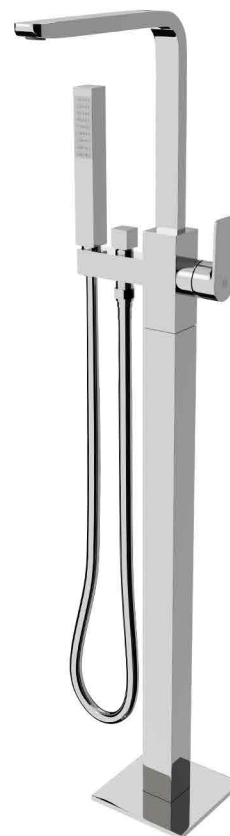

HATCH FREESTANDING MIXERS

Product Name: FREESTANDING BATHTUB MIXER WITH HAND SHOWER

Model Number: HAT-MX045

CONCEALED MIXER

AVAILABLE COLORS

GLOSSY CHROME
SW015401230

MATTE BLACK
SW015401231

BRUSHED NICKEL
SW015401232

GLOSSY GOLD
SW015401233

BRUSHED GOLD
SW015401233

BLACK TITANIUM
SW015401235

DESCRIPTIONS

Free-standing Bathtub Mixer with Hand Shower

Material: Main body, Concealed, Spout, Hand Shower, material: Brass
Frame & standing tube material : Stainless steel (SUS 304)
Hose material: PVC

Shape: Square

Packaging unit: 1 set