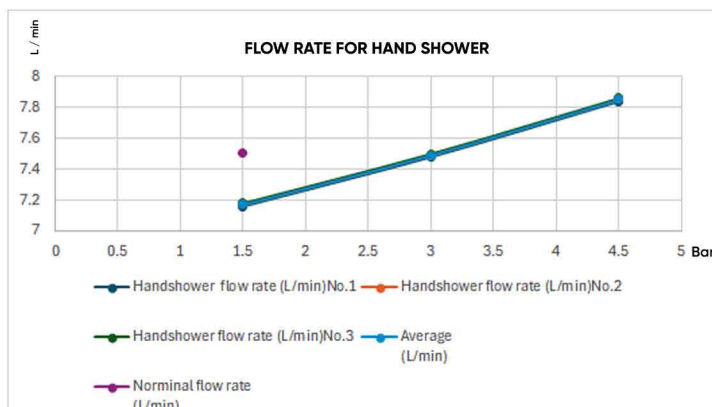

WARRANTY

- 7 years for concealed mixer
- 2 years for mixer accessories, mechanical parts and surface

HATCH SANITARY

Hatch Sanitary is a trademark owned by MHG

Old Al Kharj Road, Building No. 3533
Riyadh 14511 - 8305
Kingdom of Saudi Arabia

info.mhg@marketing-home.com

800 122 2230