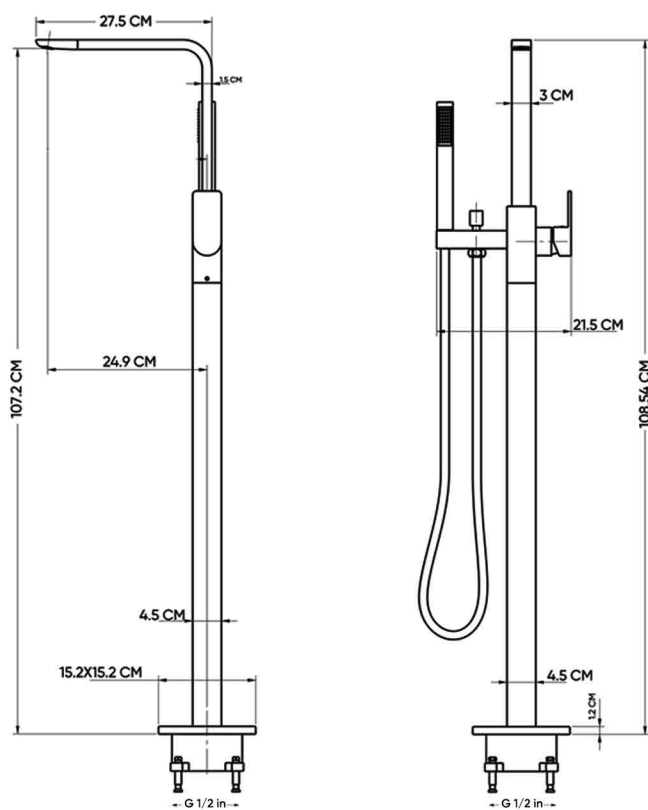

HATCH FREESTANDING MIXERS

Product Name: FREESTANDING BATHTUB MIXER WITH HAND SHOWER

Model Number: HAT-MX045

CONCEALED MIXER

AVAILABLE COLORS

GLOSSY CHROME
SW015401230

MATTE BLACK
SW015401231

BRUSHED NICKEL
SW015401232

GLOSSY GOLD
SW015401233

BRUSHED GOLD
SW015401233

BLACK TITANIUM
SW015401235

DESCRIPTIONS

Free-standing Bathtub Mixer with Hand Shower

Material: Main body, Concealed, Spout, Hand Shower, material: Brass
Frame & standing tube material : Stainless steel (SUS 304)
Hose material: PVC

Shape: Square

Packaging unit: 1 set