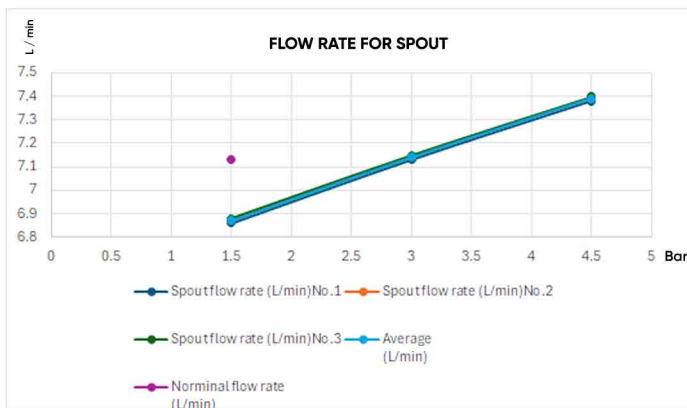

DIMENSIONS

L 103.8 x W 21.5 x H 108.54 CM

TECHNICAL SPECIFICATION

Average Flow rate for the spout: 7.13 L/min
Average Flow rate for the Hand shower: 7.50 L/min
Maximum operating pressure: 15 bar
Water consumption : Class A
Ceramic cartridge
Installation type: Floor-mounted
Flow regulator for Hand Shower: Yes
Connection type: G ½ connections
Projection: 27.5 cm
Hose Length: 150 cm
Spout Aerator, Removable and easy to clean
Silicon Nozzles for Hand shower easy to clean
Adjustable hot water limitation
Two water inlet pipes-TP2 with CU 99.95%

APPLICATIONS

Bathroom

BOX COMPONENTS

- Bathtub Mixer
- Brass Connector
- Brass Hand Shower
- PVC Hose (150 cm)
- Two water inlet pipes
- (SUS 304) Frame
- Concealed Mixer with Plastic (ABS) Protection Box
- (SUS 304) Screws
- Allen key
- Aerator key
- 2 Plastic Tubes for testing
- Installation Manual

COUNTRY OF ORIGIN

Made in China for HATCH Sanitary