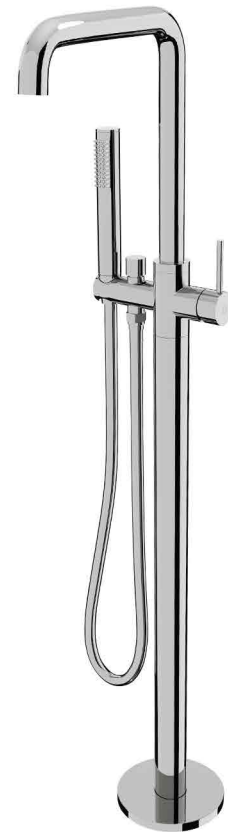

## HATCH FREESTANDING MIXERS

**Product Name: FREESTANDING BATHTUB MIXER WITH HAND SHOWER**

**Model Number: HAT-MX043**

### DESCRIPTIONS

Free-standing Bathtub Mixer with Hand Shower

**Material:** Main body, Concealed, Spout, Hand Shower, material: Brass, Frame material : Stainless steel (SUS 304), Hose material: PVC

Shape: Round

## DIMENSIONS

L 103.8 x W 19.25 x H 110.84 CM

## TECHNICAL SPECIFICATION

Flow rate for the spout at 3 bar: 7.13 L/min  
Flow rate for the Hand shower at 3 bar: 7.50 L/min  
Maximum operating pressure : 15 bar  
Water consumption : Class A  
Ceramic cartridge: 35 DF  
Installation type: Floor-mounted  
Flow regulator for Hand Shower: Yes  
Connection type: G ½ connections  
Connection dimension: DN15  
Projection: 253 mm  
Hose Length: 150 cm  
Spout Aerator, Removable and easy to clean  
Silicon Nozzles for Hand shower easy to clean