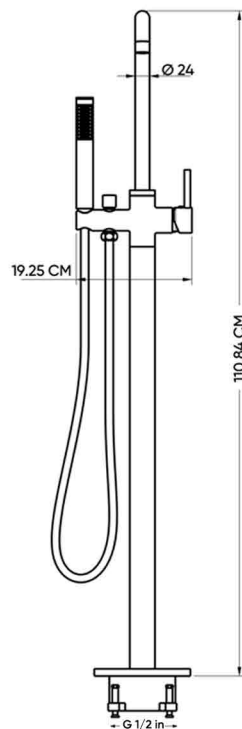

## HATCH FREESTANDING MIXERS

**Product Name: FREESTANDING BATHTUB MIXER WITH HAND SHOWER**

**Model Number: HAT-MX043**

### DESCRIPTIONS

Free-standing Bathtub Mixer with Hand Shower

**Material:** Main body, Concealed, Spout, Hand Shower, material: Brass, Frame material : Stainless steel (SUS 304), Hose material: PVC

Shape: Round

## DIMENSIONS

L 103.8 x W 19.25 x H 110.84 CM

## TECHNICAL SPECIFICATION

Flow rate for the spout at 3 bar: 7.13 L/min  
Flow rate for the Hand shower at 3 bar: 7.50 L/min  
Maximum operating pressure : 15 bar  
Water consumption : Class A  
Ceramic cartridge: 35 DF  
Installation type: Floor-mounted  
Flow regulator for Hand Shower: Yes  
Connection type: G ½ connections  
Connection dimension: DN15  
Projection: 253 mm  
Hose Length: 150 cm  
Spout Aerator, Removable and easy to clean  
Silicon Nozzles for Hand shower easy to clean