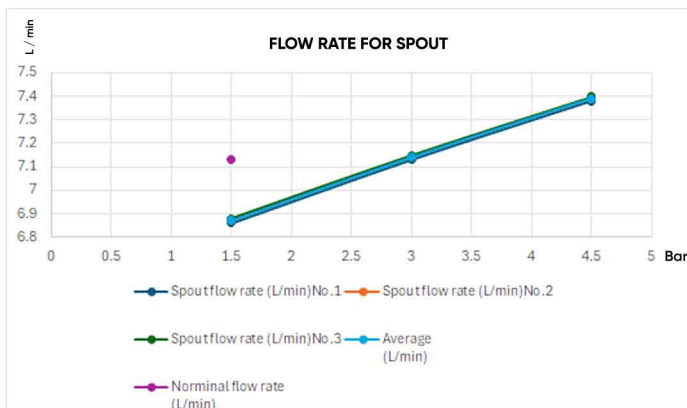

DIMENSIONS

L 103.8 x W 19.25 x H 110.84 CM

APPLICATIONS

Bathroom

TECHNICAL SPECIFICATION

Flow rate for the spout at 3 bar: 7.13 L/min
Flow rate for the Hand shower at 3 bar: 7.50 L/min
Maximum operating pressure : 15 bar
Water consumption : Class A
Ceramic cartridge: 35 DF
Installation type: Floor-mounted
Flow regulator for Hand Shower: Yes
Connection type: G ½ connections
Connection dimension: DN15
Projection: 253 mm
Hose Length: 150 cm
Spout Aerator, Removable and easy to clean
Silicon Nozzles for Hand shower easy to clean

BOX COMPONENTS

- Bathtub Mixer
- Brass Extension
- Brass Hand Shower
- PVC Hose (150 cm)
- Mounting Pipe
- (SUS 304) Frame
- Concealed Mixer with Plastic (ABS) Protection Box
- Fischer Wall Plug Set
- (SUS 304) Screws
- Allen key
- 2 Plastic Tubes for testing
- Installation Manual

COUNTRY OF ORIGIN

Made in China for HATCH Sanitary