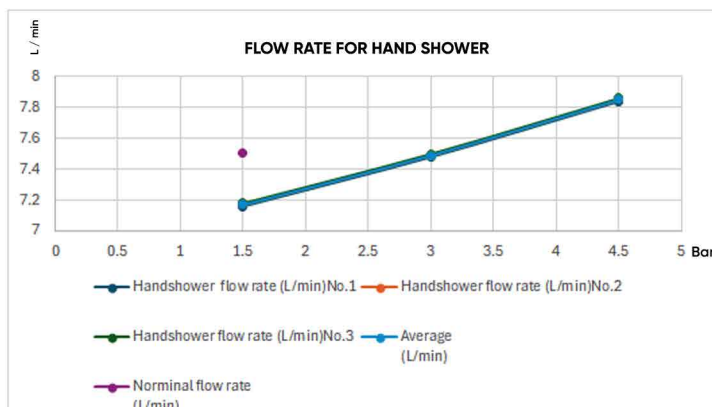

WARRANTY

7 years for concealed mixer
2 years for mechanical parts

HATCH SANITARY

Hatch Sanitary is a trademark owned by MHG

Old Al Kharj Road, Building No. 3533
Riyadh 14511 - 8305
Kingdom of Saudi Arabia

info.mhg@marketing-home.com

800 122 2230