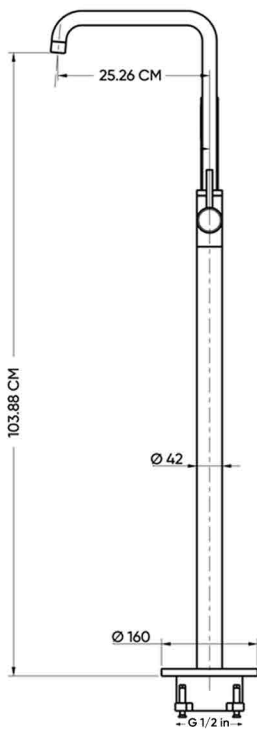

## HATCH FREESTANDING MIXERS

**Product Name: FREESTANDING BATHTUB MIXER WITH HAND SHOWER**

**Model Number: HAT-MX043**

### DESCRIPTIONS

Free-standing Bathtub Mixer with Hand Shower

**Material:** Main body, Concealed, Spout, Hand Shower, material: Brass, Frame material : Stainless steel (SUS 304), Hose material: PVC

Shape: Round

## DIMENSIONS

L 103.8 x W 19.25 x H 110.84 CM

## TECHNICAL SPECIFICATION

Flow rate for the spout at 3 bar: 7.13 L/min  
Flow rate for the Hand shower at 3 bar: 7.50 L/min  
Maximum operating pressure : 15 bar  
Water consumption : Class A  
Ceramic cartridge: 35 DF  
Installation type: Floor-mounted  
Flow regulator for Hand Shower: Yes  
Connection type: G ½ connections  
Connection dimension: DN15  
Projection: 253 mm  
Hose Length: 150 cm  
Spout Aerator, Removable and easy to clean  
Silicon Nozzles for Hand shower easy to clean