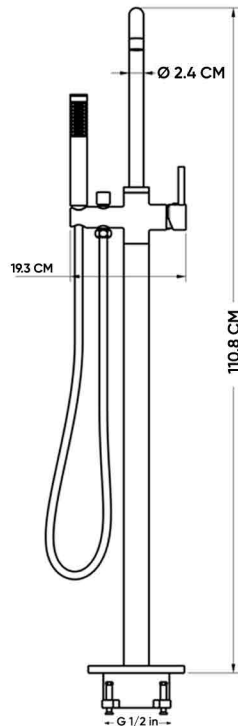

HATCH FREESTANDING MIXERS

Product Name: FREESTANDING BATHTUB MIXER WITH HAND SHOWER

Model Number: HAT-MX043

AVAILABLE COLORS

GLOSSY CHROME
SW015401218

MATTE BLACK
SW015401219

BRUSHED NICKEL
SW015401220

GLOSSY GOLD
SW015401221

BRUSHED GOLD
SW015401222

BLACK TITANIUM
SW015401223

DESCRIPTIONS

Free-standing Bathtub Mixer with Hand Shower

Material: Main body, Concealed, Spout, Hand Shower, material: Brass
Frame & standing tube material : Stainless steel (SUS 304)
Hose material: PVC

Shape: Round

Packaging unit: 1 set

DIMENSIONS

L 103.9 x W 19.3 x H 110.8 CM

TECHNICAL SPECIFICATION

Average Flow rate for the spout: 7.13 L/min
Average Flow rate for the Hand shower: 7.50 L/min
Maximum operating pressure: 15 bar
Water consumption : Class A
Ceramic cartridge
Installation type: Floor-mounted
Flow regulator for Hand Shower: Yes
Connection type: G ½ connections
Projection: 25.3 cm
Hose Length: 150 cm
Spout Aerator, Removable and easy to clean
Silicon Nozzles for Hand shower easy to clean
Adjustable hot water limitation
Two water inlet pipes-TP2 with CU 99.95%

APPLICATIONS

Bathroom

BOX COMPONENTS

- Bathtub Mixer
- Brass Connector
- Brass Hand Shower
- PVC Hose (150 cm)
- Two water inlet pipes
- (SUS 304) Frame
- Concealed Mixer with Plastic (ABS) Protection Box
- (SUS 304) Screws
- Allen key
- Aerator key
- 2 Plastic Tubes for testing
- Installation Manual