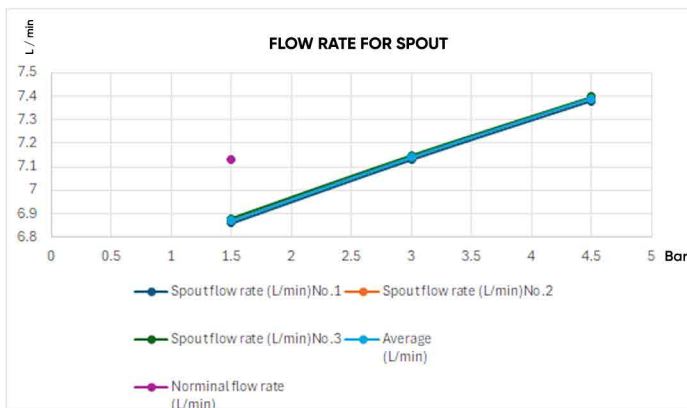

DIMENSIONS

L 103.9 x W 19.3 x H 110.8 CM

TECHNICAL SPECIFICATION

Average Flow rate for the spout: 7.13 L/min
Average Flow rate for the Hand shower: 7.50 L/min
Maximum operating pressure: 15 bar
Water consumption : Class A
Ceramic cartridge
Installation type: Floor-mounted
Flow regulator for Hand Shower: Yes
Connection type: G ½ connections
Projection: 25.3 cm
Hose Length: 150 cm
Spout Aerator, Removable and easy to clean
Silicon Nozzles for Hand shower easy to clean
Adjustable hot water limitation
Two water inlet pipes-TP2 with CU 99.95%

APPLICATIONS

Bathroom

BOX COMPONENTS

- Bathtub Mixer
- Brass Connector
- Brass Hand Shower
- PVC Hose (150 cm)
- Two water inlet pipes
- (SUS 304) Frame
- Concealed Mixer with Plastic (ABS) Protection Box
- (SUS 304) Screws
- Allen key
- Aerator key
- 2 Plastic Tubes for testing
- Installation Manual

COUNTRY OF ORIGIN

Made in China for HATCH Sanitary