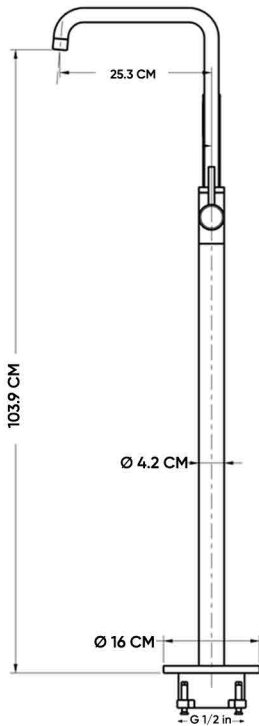

HATCH FREESTANDING MIXERS

Product Name: FREESTANDING BATHTUB MIXER WITH HAND SHOWER

Model Number: HAT-MX043

AVAILABLE COLORS

GLOSSY CHROME
SW015401218

MATTE BLACK
SW015401219

BRUSHED NICKEL
SW015401220

GLOSSY GOLD
SW015401221

BRUSHED GOLD
SW015401222

BLACK TITANIUM
SW015401223

DESCRIPTIONS

Free-standing Bathtub Mixer with Hand Shower

Material: Main body, Concealed, Spout, Hand Shower, material: Brass
Frame & standing tube material : Stainless steel (SUS 304)
Hose material: PVC

Shape: Round

Packaging unit: 1 set

DIMENSIONS

L 103.9 x W 19.3 x H 110.8 CM

TECHNICAL SPECIFICATION

Average Flow rate for the spout: 7.13 L/min
Average Flow rate for the Hand shower: 7.50 L/min
Maximum operating pressure: 15 bar
Water consumption : Class A
Ceramic cartridge
Installation type: Floor-mounted
Flow regulator for Hand Shower: Yes
Connection type: G ½ connections
Projection: 25.3 cm
Hose Length: 150 cm
Spout Aerator, Removable and easy to clean
Silicon Nozzles for Hand shower easy to clean
Adjustable hot water limitation
Two water inlet pipes-TP2 with CU 99.95%

APPLICATIONS

Bathroom

BOX COMPONENTS

- Bathtub Mixer
- Brass Connector
- Brass Hand Shower
- PVC Hose (150 cm)
- Two water inlet pipes
- (SUS 304) Frame
- Concealed Mixer with Plastic (ABS) Protection Box
- (SUS 304) Screws
- Allen key
- Aerator key
- 2 Plastic Tubes for testing
- Installation Manual