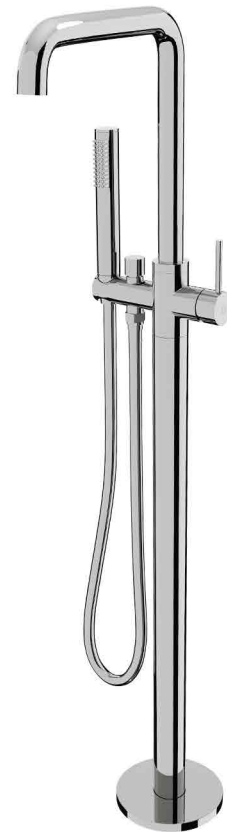

HATCH FREESTANDING MIXERS

Product Name: FREESTANDING BATHTUB MIXER WITH HAND SHOWER

Model Number: HAT-MX043

AVAILABLE COLORS

GLOSSY CHROME
SW015401218

MATTE BLACK
SW015401219

BRUSHED NICKEL
SW015401220

GLOSSY GOLD
SW015401221

BRUSHED GOLD
SW015401222

BLACK TITANIUM
SW015401223

DESCRIPTIONS

Free-standing Bathtub Mixer with Hand Shower

Material: Main body, Concealed, Spout, Hand Shower, material: Brass
Frame & standing tube material : Stainless steel (SUS 304)
Hose material: PVC

Shape: Round

Packaging unit: 1 set

DIMENSIONS

L 103.9 x W 19.3 x H 110.8 CM

TECHNICAL SPECIFICATION

Average Flow rate for the spout: 7.13 L/min
Average Flow rate for the Hand shower: 7.50 L/min
Maximum operating pressure: 15 bar
Water consumption : Class A
Ceramic cartridge
Installation type: Floor-mounted
Flow regulator for Hand Shower: Yes
Connection type: G ½ connections
Projection: 25.3 cm
Hose Length: 150 cm
Spout Aerator, Removable and easy to clean
Silicon Nozzles for Hand shower easy to clean
Adjustable hot water limitation
Two water inlet pipes-TP2 with CU 99.95%

APPLICATIONS

Bathroom

BOX COMPONENTS

- Bathtub Mixer
- Brass Connector
- Brass Hand Shower
- PVC Hose (150 cm)
- Two water inlet pipes
- (SUS 304) Frame
- Concealed Mixer with Plastic (ABS) Protection Box
- (SUS 304) Screws
- Allen key
- Aerator key
- 2 Plastic Tubes for testing
- Installation Manual