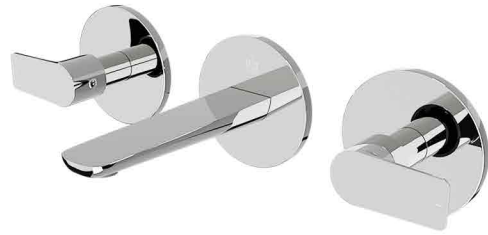

## HATCH WASHBASIN MIXERS

**Product Name: WASHBASIN WALL-MOUNTED MIXER**  
**Model Number: HAT-MX017**

### AVAILABLE COLORS

GLOSSY CHROME  
SW01530108

MATTE BLACK  
SW01530109

BRUSHED NICKEL  
SW01530110

GLOSSY GOLD  
SW01530111

BRUSHED GOLD  
SW01530112

BLACK TITANIUM  
SW01530113

### DESCRIPTIONS

Material: Brass main body Concealed Mixer, Brass Spout, Brass Frame  
 Shape: Square  
 Packaging unit: 1 piece

### DIMENSIONS

19 x 32 x 2.8 CM