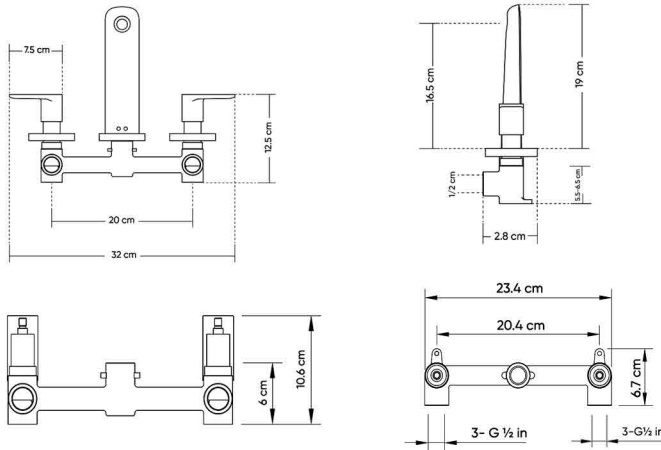

HATCH WASHBASIN MIXERS

Product Name: WASHBASIN WALL-MOUNTED MIXER
Model Number: HAT-MX017

AVAILABLE COLORS

GLOSSY CHROME
SW01530108

MATTE BLACK
SW01530109

BRUSHED NICKEL
SW01530110

GLOSSY GOLD
SW01530111

BRUSHED GOLD
SW01530112

BLACK TITANIUM
SW01530113

DESCRIPTIONS

Material: Brass main body Concealed Mixer, Brass Spout, Brass Frame
Shape: Square
Packaging unit: 1 piece

TECHNICAL SPECIFICATION

Installation type: Wall-mounted
Average Flow rate: 3.87 L/min
Water consumption: Class A
Spray type: Normal spray
Maximum operating pressure: 15 bar
Connection type: G 1/2 in connections
Spout length: 19 cm
Brass cartridge: 2 pcs
Temperature limitation adjustable
With aerator, easy to clean
With embodied box, easy to install

DIMENSIONS

19 x 32 x 2.8 CM

APPLICATIONS

Bathroom

BOX COMPONENTS

- 2 Handle for Hot and Cold water
- Spout
- Brass Concealed
- Fischer wall plug set
- Brass Frames
- (SUS 304) Screws
- Filter key
- Allen key

COUNTRY OF ORIGIN

Made in China for HATCH Sanitary