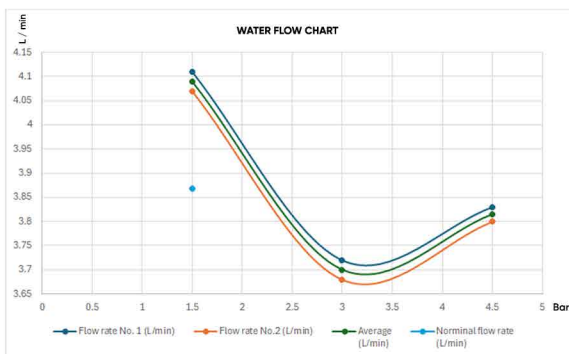

WARRANTY

7 years for concealed mixer
2 years for mixer accessories, mechanical parts and surface

HATCH SANITARY

Hatch Sanitary is a trademark owned by MHG

Old Al Kharj Road, Building No. 3533
Riyadh 14511 - 8305
Kingdom of Saudi Arabia

© info.mhg@marketing-home.com

☎ 800 122 2230