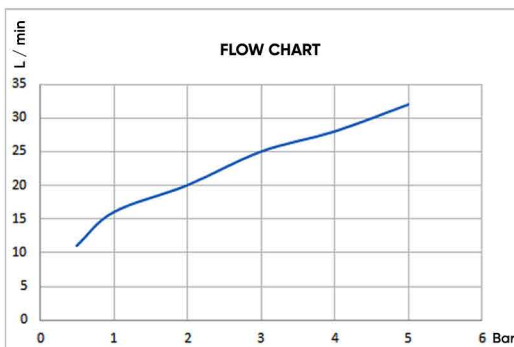

WARRANTY

7 years for concealed mixer
2 years for mixer accessories and mechanical parts

HATCH SANITARY

Hatch Sanitary is a trademark owned by MHG

Old Al Kharj Road, Building No. 3533
Riyadh 14511 - 8305
Kingdom of Saudi Arabia

info.mhg@marketing-home.com

800 122 2230