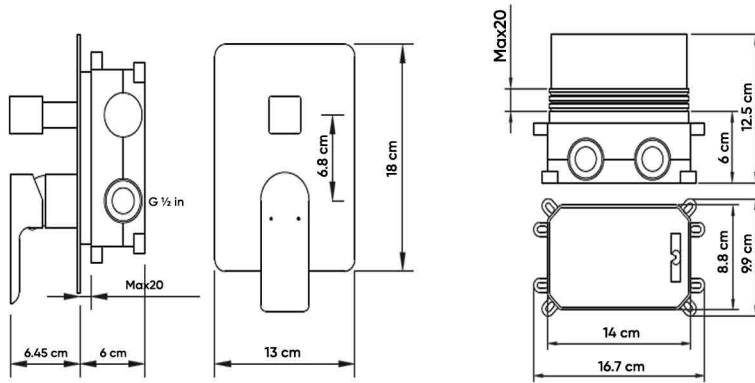

## HATCH WALL-MOUNTED SHOWER MIXERS

**Product Name: WALL-MOUNTED SHOWER MIXER**  
**Model Number: HAT-MX015S**

### DESCRIPTIONS

**Material:** Brass main body Concealed Mixer, Frame material: Stainless steel (SUS 304)  
**Shape:** Square  
**Packaging unit:** 1 piece

### DIMENSIONS

12.5 x 13 x 18 CM

### TECHNICAL SPECIFICATION

**Installation type:** Wall-mounted  
**Flow rate at 3 bar:** 25.0 L/min, **Flow rate:** Effective with water outlet  
**Maximum operating pressure:** 15 bar  
**Connection type:** G 1/2 in connections  
**Connection dimension:** DN15  
**Ceramic cartridge:** 40 mm  
**Diverter cartridge:** Yes (Material: Brass)  
**Three Functional**