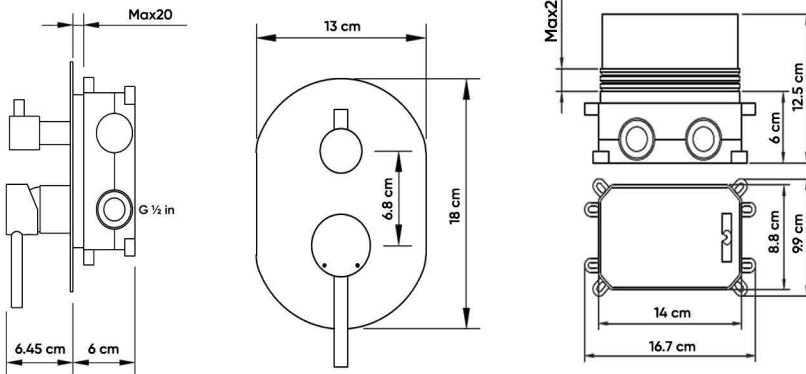

## HATCH WALL-MOUNTED SHOWER MIXERS

**Product Name: WALL-MOUNTED SHOWER MIXER**  
**Model Number: HAT-MX015R**

### DESCRIPTIONS

**Material:** Brass main body Concealed Mixer, Frame material: Stainless steel (SUS 304)  
**Shape:** Round  
**Packaging unit:** 1 piece

### DIMENSIONS

12.5 x 13 x 18 CM

### TECHNICAL SPECIFICATION

**Installation type:** Wall-mounted  
**Flow rate at 3 bar:** 26.0 L/min, **Flow rate:** Effective with water outlet  
**Maximum operating pressure:** 15 bar  
**Connection type:** G 1/2 in connections  
**Connection dimension:** DN15  
**Ceramic cartridge:** 40 mm  
**Diverter cartridge:** Yes (Material: Brass)  
**Three Functional**