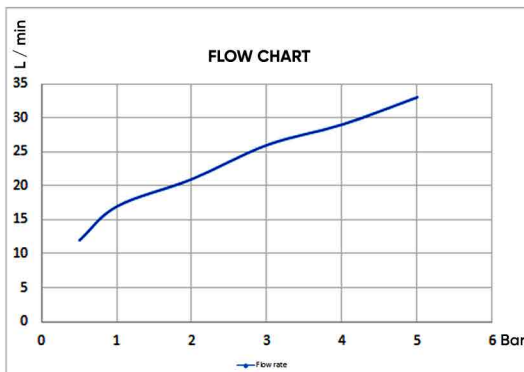

WARRANTY

7 years for concealed mixer
2 years for mixer accessories and mechanical parts

HATCH SANITARY

Hatch Sanitary is a trademark owned by MHG

Old Al Kharj Road, Building No. 3533
Riyadh 14511 - 8305
Kingdom of Saudi Arabia

info.mhg@marketing-home.com

800 122 2230