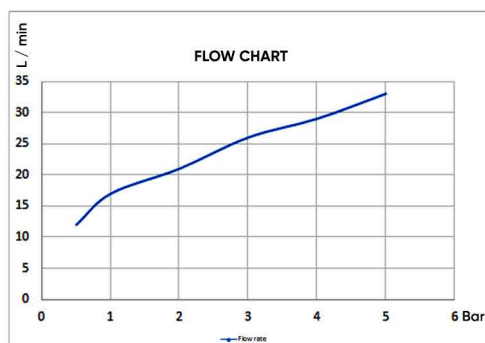

Installation type: Wall-mounted
Maximum Flow rate at 3 bar: 26.0 L/min.
Flow rate: Effective with water outlet
Maximum operating pressure: 15 bar
Connection type: G 1/2 in connections
Ceramic cartridge: For handle & brass cartridge for diverter
Diverter cartridge: Yes
Three Functional
Frame thickness: 3 mm