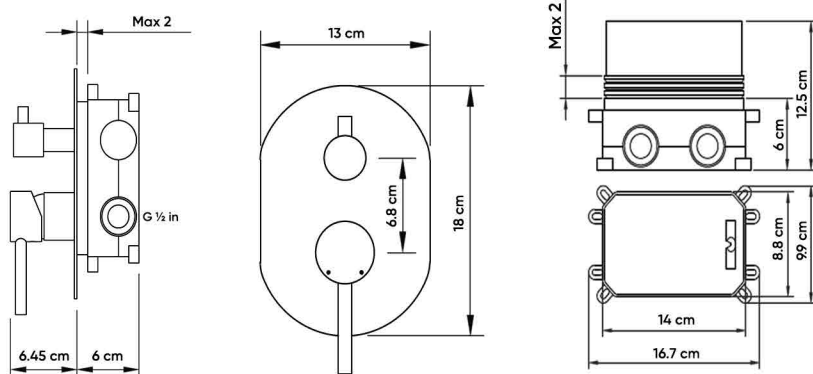

HATCH WALL-MOUNTED SHOWER MIXERS

Product Name: WALL-MOUNTED SHOWER MIXER
Model Number: HAT-MX015R

AVAILABLE COLORS

GLOSSY CHROME
SW01330173

MATTE BLACK
SW01330174

BRUSHED NICKEL
SW01530094

GLOSSY GOLD
SW01530095

BRUSHED GOLD
SW01530096

BLACK TITANIUM
SW01530097

DESCRIPTIONS

Material: Brass main body Concealed Mixer, Frame material: Stainless steel (SUS 304)
Shape: Round
Packaging unit: 1 piece

TECHNICAL SPECIFICATION

Installation type: Wall-mounted
Maximum Flow rate at 3 bar: 26.0 L/min.
Flow rate: Effective with water outlet
Maximum operating pressure: 15 bar
Connection type: G 1/2 in connections
Ceramic cartridge: For handle & brass cartridge for diverter
Diverter cartridge: Yes
Three Functional
Frame thickness: 3 mm

DIMENSIONS

12.5 x 13 x 18 CM

APPLICATIONS

Bathroom

BOX COMPONENTS

- Handle for Hot and Cold water
- Concealed Mixer with Plastic (ABS) Protection box
- (SUS 304) Frame
- (SUS 304) Screws
- Fischer wall plug set
- Diverter
- Allen key
- Installation manual