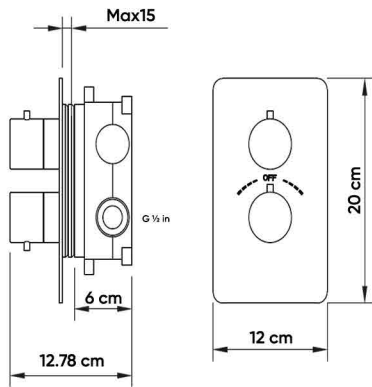

HATCH WALL-MOUNTED SHOWER MIXERS

Product Name: WALL-MOUNTED SHOWER MIXER
Model Number: HAT-MX014