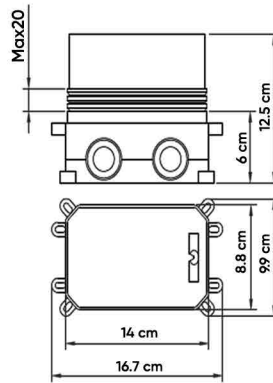

HATCH WALL-MOUNTED SHOWER MIXERS

Product Name: WALL-MOUNTED SHOWER MIXER
Model Number: HAT-MX014