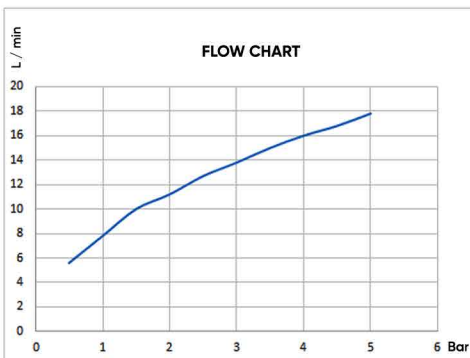

Installation type: Wall-mounted
Flow rate at 3 bar: 13.8 L/min, **Flow rate:** Effective with water outlet
Maximum operating pressure: 15 bar
Connection type: G 1/2 in connections
Connection dimension: DN15
Ceramic cartridge: 35 mm
Diverter cartridge: Yes (Material: Brass)
Two Functional