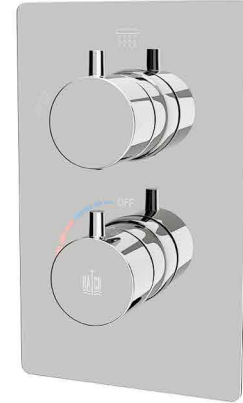

HATCH WALL-MOUNTED SHOWER MIXERS

Product Name: WALL-MOUNTED SHOWER MIXER
Model Number: HAT-MX014

AVAILABLE COLORS

GLOSSY CHROME
SW01330171

MATTE BLACK
SW01330172

BRUSHED NICKEL
SW01530090

GLOSSY GOLD
SW01530091

BRUSHED GOLD
SW01530092

BLACK TITANIUM
SW01530093

DESCRIPTIONS

Material: Brass main body Concealed Mixer, Frame material: Stainless steel (SUS 304)
Shape: Square
Packaging unit: 1 piece

TECHNICAL SPECIFICATION

Installation type: Wall-mounted
Flow rate at 3 bar: 13.8 L/min, **Flow rate:** Effective with water outlet
Maximum operating pressure: 15 bar
Connection type: G 1/2 in connections
Connection dimension: DN15
Ceramic cartridge: 35 mm
Diverter cartridge: Yes (Material: Brass)
Two Functional

DIMENSIONS

12.8 x 12 x 20 CM

APPLICATIONS

Bathroom

BOX COMPONENTS

- Handle for Hot and Cold water
- Concealed Mixer with Plastic (ABS) Protection box
- (SUS 304) Frame
- (SUS 304) Screws
- Fischer wall plug set
- Diverter
- Allen key