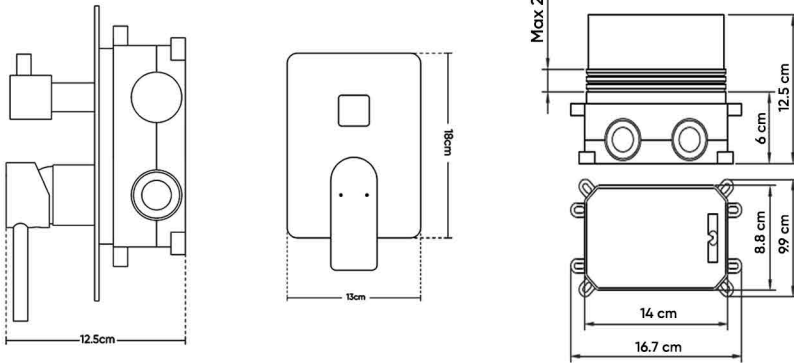

HATCH WALL-MOUNTED SHOWER MIXERS

Product Name: WALL-MOUNTED SHOWER MIXER
Model Number: HAT-MX013S

AVAILABLE COLORS

GLOSSY CHROME
SW01330167

MATTE BLACK
SW01330168

BRUSHED NICKEL
SW01530082

GLOSSY GOLD
SW01530083

BRUSHED GOLD
SW01530084

BLACK TITANIUM
SW01530085

DESCRIPTIONS

Material: Brass main body Concealed Mixer, Frame material: Stainless steel (SUS 304)
Shape: Square
Packaging unit: 1 piece

DIMENSIONS

12.5 x 13 x 18 CM

TECHNICAL SPECIFICATION

Installation type: Wall-mounted
Maximum Flow rate at 3 bar: 19.0 L/min.
Flow rate: Effective with water outlet
Maximum operating pressure: 15 bar
Connection type: G ½ in connections
Ceramic cartridge: For handle & brass cartridge for diverter
Diverter cartridge: Yes (Material: Zinc)
Two Functional
Frame thickness: 3 mm