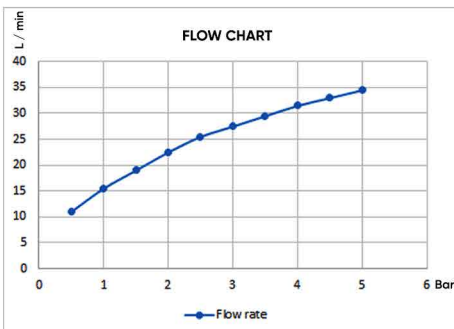

WARRANTY

7 years for concealed mixer
2 years for mixer accessories, mechanical parts and surface

HATCH SANITARY

Hatch Sanitary is a trademark owned by MHG

Old Al Kharj Road, Building No. 3533
Riyadh 14511 - 8305
Kingdom of Saudi Arabia

© info.mhg@marketing-home.com

☎ 800 122 2230