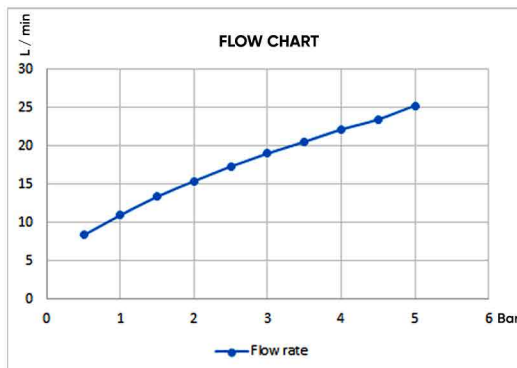

### TECHNICAL SPECIFICATION

**Installation type:** Wall-mounted  
**Flow rate at 3 bar:** 19.0 L/min, **Flow rate:** Effective with water outlet  
**Maximum operating pressure:** 15 bar  
**Connection type:** G 1/2 in connections  
**Connection dimension:** DN15  
**Ceramic cartridge:** 35 mm  
**Diverter cartridge:** Yes (Material: Brass)  
**Two Functional**