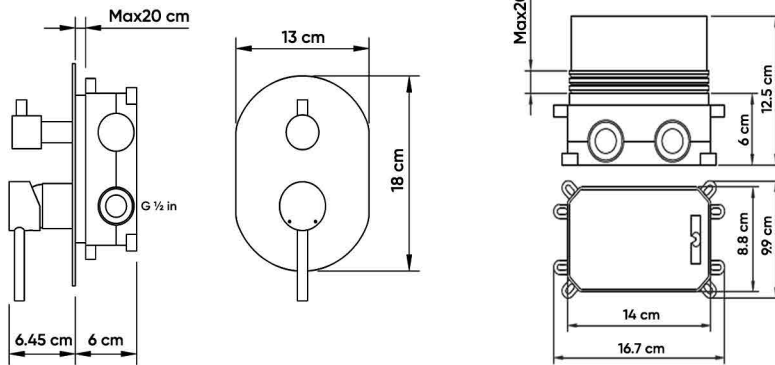

## HATCH WALL-MOUNTED SHOWER MIXERS

**Product Name: WALL-MOUNTED SHOWER MIXER**  
**Model Number: HAT-MX013R**

### DESCRIPTIONS

**Material:** Brass main body Concealed Mixer, Frame material: Stainless steel (SUS 304)  
**Shape:** Round  
**Packaging unit:** 1 piece

### TECHNICAL SPECIFICATION

**Installation type:** Wall-mounted  
**Flow rate at 3 bar:** 19.0 L/min, **Flow rate:** Effective with water outlet  
**Maximum operating pressure:** 15 bar  
**Connection type:** G 1/2 in connections  
**Connection dimension:** DN15  
**Ceramic cartridge:** 35 mm  
**Diverter cartridge:** Yes (Material: Brass)  
**Two Functional**

### DIMENSIONS

12.5 x 13 x 18 CM