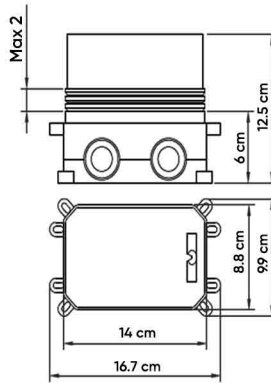

HATCH WALL-MOUNTED SHOWER MIXERS

Product Name: WALL-MOUNTED SHOWER MIXER
Model Number: HAT-MX013R