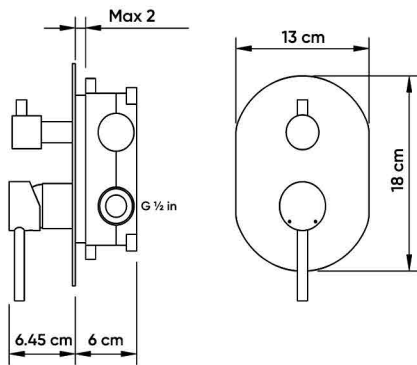

## HATCH WALL-MOUNTED SHOWER MIXERS

**Product Name: WALL-MOUNTED SHOWER MIXER**  
**Model Number: HAT-MX013R**

### DESCRIPTIONS

**Material:** Brass main body Concealed Mixer, Frame material: Stainless steel (SUS 304)  
**Shape:** Round  
**Packaging unit:** 1 piece

### TECHNICAL SPECIFICATION

**Installation type:** Wall-mounted  
**Maximum Flow rate at 3 bar:** 19.0 L/min.  
**Flow rate:** Effective with water outlet  
**Maximum operating pressure:** 15 bar  
**Connection type:** G 1/2 in connections  
**Ceramic cartridge:** For handle & brass cartridge for diverter  
**Diverter cartridge:** Yes (Material: Zinc)  
**Two Functional**  
**Frame thickness:** 3 mm

### DIMENSIONS

12.5 x 13 x 18 CM