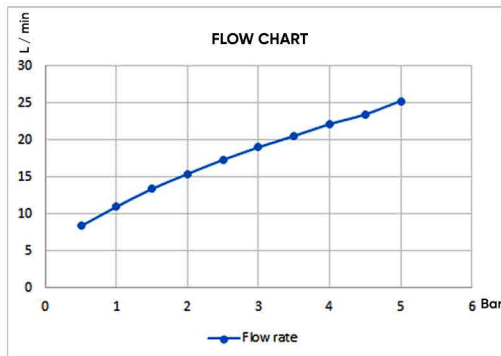

### TECHNICAL SPECIFICATION

**Installation type:** Wall-mounted  
**Maximum Flow rate at 3 bar:** 19.0 L/min.  
**Flow rate:** Effective with water outlet  
**Maximum operating pressure:** 15 bar  
**Connection type:** G 1/2 in connections  
**Ceramic cartridge:** For handle & brass cartridge for diverter  
**Diverter cartridge:** Yes (Material: Zinc)  
**Two Functional**  
**Frame thickness:** 3 mm