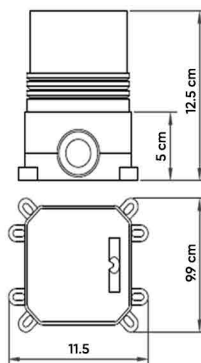

HATCH WALL-MOUNTED SHOWER MIXERS

Product Name: WALL-MOUNTED SHOWER MIXER
Model Number: HAT-MX012

AVAILABLE COLORS

DESCRIPTIONS

Material: Brass main body Concealed Mixer, Frame material: Stainless steel (SUS 304)
Shape: Square
Packaging unit: 1 piece

TECHNICAL SPECIFICATION

Installation type: Wall-mounted
Maximum Flow rate at 3 bar: 27.5 L/min.
Flow rate: Effective with water outlet
Maximum operating pressure: 15 bar
Connection type: G 1/2 in connections
Ceramic cartridge
One-way Function
Frame thickness: 3 mm

DIMENSIONS

12.5 x 13 x 13 CM

APPLICATIONS

Bathroom

BOX COMPONENTS

- Handle
- Concealed Mixer with Plastic (ABS) Protection box
- (SUS 304) Frame
- (SUS 304) Screws
- Fischer wall plug set
- Allen key
- Installation manual