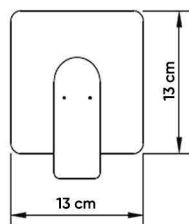

HATCH WALL-MOUNTED SHOWER MIXERS

Product Name: WALL-MOUNTED SHOWER MIXER
Model Number: HAT-MX012

AVAILABLE COLORS

DESCRIPTIONS

Material: Brass main body Concealed Mixer, Frame material: Stainless steel (SUS 304)
Shape: Square
Packaging unit: 1 piece

TECHNICAL SPECIFICATION

Installation type: Wall-mounted
Maximum Flow rate at 3 bar: 27.5 L/min.
Flow rate: Effective with water outlet
Maximum operating pressure: 15 bar
Connection type: G 1/2 in connections
Ceramic cartridge
One-way Function
Frame thickness: 3 mm

DIMENSIONS

12.5 x 13 x 13 CM

APPLICATIONS

Bathroom

BOX COMPONENTS

- Handle
- Concealed Mixer with Plastic (ABS) Protection box
- (SUS 304) Frame
- (SUS 304) Screws
- Fischer wall plug set
- Allen key
- Installation manual