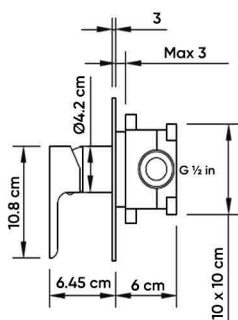

HATCH WALL-MOUNTED SHOWER MIXERS

Product Name: WALL-MOUNTED SHOWER MIXER
Model Number: HAT-MX012

AVAILABLE COLORS

DESCRIPTIONS

Material: Brass main body Concealed Mixer, Frame material: Stainless steel (SUS 304)
Shape: Square
Packaging unit: 1 piece

TECHNICAL SPECIFICATION

Installation type: Wall-mounted
Maximum Flow rate at 3 bar: 27.5 L/min.
Flow rate: Effective with water outlet
Maximum operating pressure: 15 bar
Connection type: G 1/2 in connections
Ceramic cartridge
One-way Function
Frame thickness: 3 mm

DIMENSIONS

12.5 x 13 x 13 CM

APPLICATIONS

Bathroom

BOX COMPONENTS

- Handle
- Concealed Mixer with Plastic (ABS) Protection box
- (SUS 304) Frame
- (SUS 304) Screws
- Fischer wall plug set
- Allen key
- Installation manual