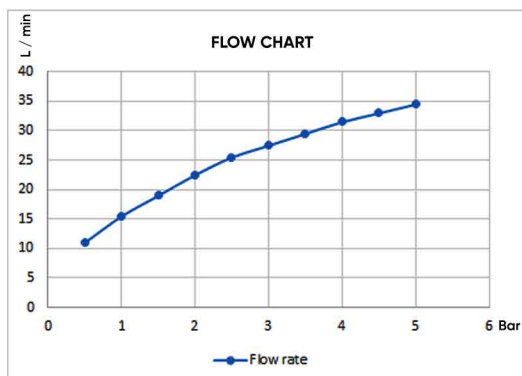

HATCH WALL-MOUNTED SHOWER MIXERS

Product Name: WALL-MOUNTED SHOWER MIXER
Model Number: HAT-MX012

AVAILABLE COLORS

DESCRIPTIONS

Material: Brass main body Concealed Mixer, Frame material: Stainless steel (SUS 304)
Shape: Square
Packaging unit: 1 piece

TECHNICAL SPECIFICATION

Installation type: Wall-mounted
Maximum Flow rate at 3 bar: 27.5 L/min.
Flow rate: Effective with water outlet
Maximum operating pressure: 15 bar
Connection type: G 1/2 in connections
Ceramic cartridge
One-way Function
Frame thickness: 3 mm