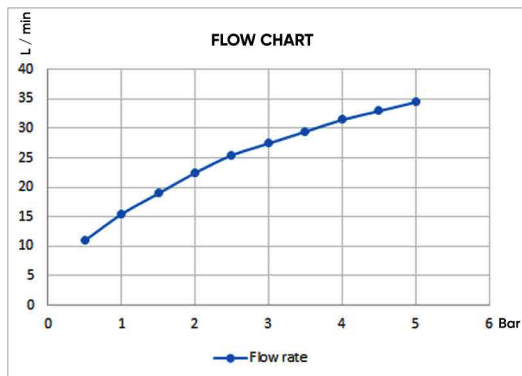

### TECHNICAL SPECIFICATION

**Installation type:** Wall-mounted  
**Flow rate at 3 bar:** 27.5 L/min, **Flow rate:** Effective with water outlet  
**Maximum operating pressure:** 15 bar  
**Connection type:** G 1/2 in connections  
**Connection dimension:** DN15  
**Ceramic cartridge:** 40 mm  
**One-way Function**