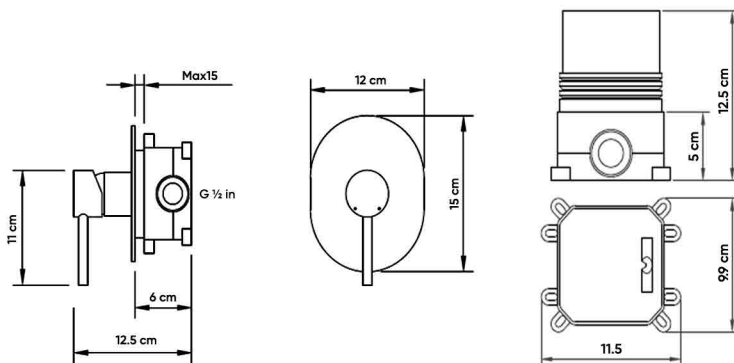

## HATCH WALL-MOUNTED SHOWER MIXERS

**Product Name: WALL-MOUNTED SHOWER MIXER**  
**Model Number: HAT-MX011**

### DESCRIPTIONS

**Material:** Brass main body Concealed Mixer, Frame material: Stainless steel (SUS 304)  
**Shape:** Round  
**Packaging unit:** 1 piece

### TECHNICAL SPECIFICATION

**Installation type:** Wall-mounted  
**Flow rate at 3 bar:** 27.5 L/min, **Flow rate:** Effective with water outlet  
**Maximum operating pressure:** 15 bar  
**Connection type:** G 1/2 in connections  
**Connection dimension:** DN15  
**Ceramic cartridge:** 40 mm  
**One-way Function**

### DIMENSIONS

12.5 x 12 x 15 CM