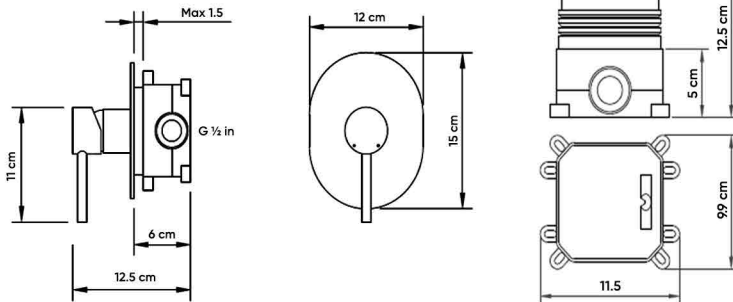

HATCH WALL-MOUNTED SHOWER MIXERS

Product Name: WALL-MOUNTED SHOWER MIXER
Model Number: HAT-MX011

AVAILABLE COLORS

DESCRIPTIONS

Material: Brass main body Concealed Mixer, Frame material: Stainless steel (SUS 304)
Shape: Round
Packaging unit: 1 piece

TECHNICAL SPECIFICATION

Installation type: Wall-mounted
Maximum Flow rate at 3 bar: 27.5 L/min.
Flow rate: Effective with water outlet
Maximum operating pressure: 15 bar
Connection type: G 1/2 in connections
Ceramic cartridge
One-way Function
Frame thickness: 3 mm

DIMENSIONS

12.5 x 12 x 15 CM

APPLICATIONS

Bathroom

BOX COMPONENTS

- Handle
- Concealed Mixer with Plastic (ABS) Protection box
- (SUS 304) Frame
- (SUS 304) Screws
- Fischer wall plug set
- Allen key
- Installation manual