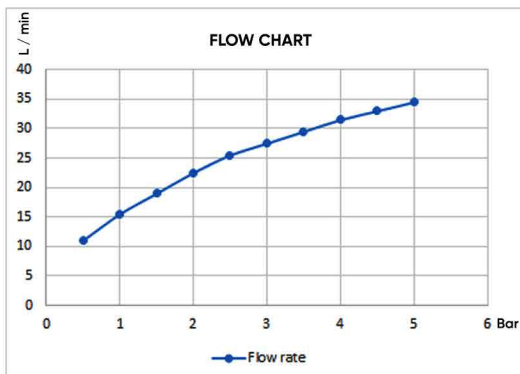

HATCH WALL-MOUNTED SHOWER MIXERS

Product Name: WALL-MOUNTED SHOWER MIXER
Model Number: HAT-MX011

AVAILABLE COLORS

DESCRIPTIONS

Material: Brass main body Concealed Mixer, Frame material: Stainless steel (SUS 304)
Shape: Round
Packaging unit: 1 piece

TECHNICAL SPECIFICATION

Installation type: Wall-mounted
Maximum Flow rate at 3 bar: 27.5 L/min.
Flow rate: Effective with water outlet
Maximum operating pressure: 15 bar
Connection type: G 1/2 in connections
Ceramic cartridge
One-way Function
Frame thickness: 3 mm