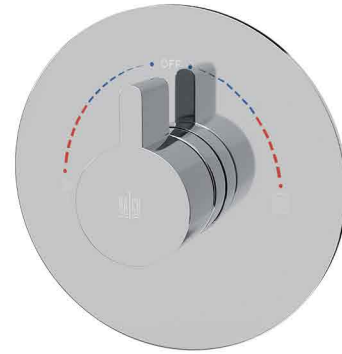

HATCH WALL-MOUNTED SHOWER MIXERS

Product Name: WALL-MOUNTED SHOWER MIXER
Model Number: HAT-MX010

AVAILABLE COLORS

DESCRIPTIONS

Material: Brass main body Concealed Mixer, Frame material: Stainless steel (SUS 304)
Shape: Round
Packaging unit: 1 piece

TECHNICAL SPECIFICATION

Installation type: Wall-mounted
Flow rate at 3 bar: 22.6L/min, **Flow rate:** Effective with water outlet
Maximum operating pressure: 15 bar
Connection type: G 1/2 in connections
Connection dimension: DN15
Ceramic cartridge: 40 mm
Two Functional

DIMENSIONS

17.5 x 20 x 20 CM

APPLICATIONS

Bathroom

BOX COMPONENTS

- Handle for Hot & Cold water
- Concealed Mixer with Plastic (ABS) Protection box
- (SUS 304) Frame
- (SUS 304) Screws
- Fischer wall plug set
- Allen key