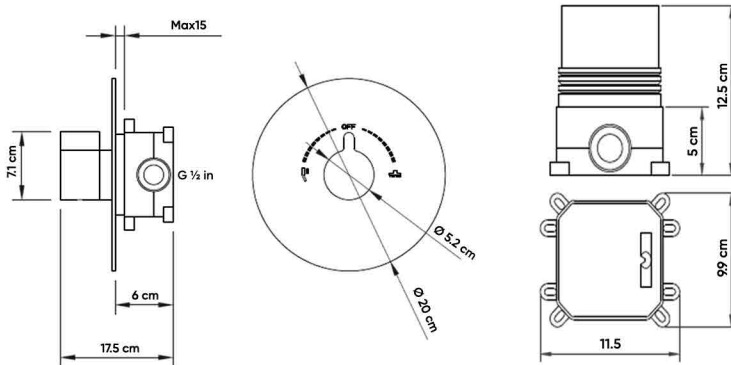

HATCH WALL-MOUNTED SHOWER MIXERS

Product Name: WALL-MOUNTED SHOWER MIXER
Model Number: HAT-MX010

AVAILABLE COLORS

DESCRIPTIONS

Material: Brass main body Concealed Mixer, Frame material: Stainless steel (SUS 304)
Shape: Round
Packaging unit: 1 piece

TECHNICAL SPECIFICATION

Installation type: Wall-mounted
Flow rate at 3 bar: 22.6L/min, **Flow rate:** Effective with water outlet
Maximum operating pressure: 15 bar
Connection type: G 1/2 in connections
Connection dimension: DN15
Ceramic cartridge: 40 mm
Two Functional

DIMENSIONS

17.5 x 20 x 20 CM

APPLICATIONS

Bathroom

BOX COMPONENTS

- Handle for Hot & Cold water
- Concealed Mixer with Plastic (ABS) Protection box
- (SUS 304) Frame
- (SUS 304) Screws
- Fischer wall plug set
- Allen key