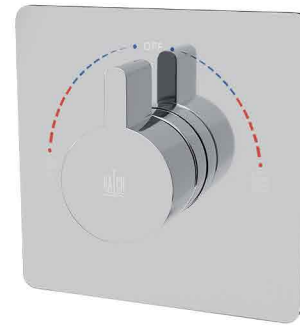

## HATCH WALL-MOUNTED SHOWER MIXERS

**Product Name: WALL-MOUNTED SHOWER MIXER**  
**Model Number: HAT-MX009**

### DESCRIPTIONS

**Material:** Brass main body Concealed Mixer, Frame material: Stainless steel (SUS 304)  
**Shape:** Square  
**Packaging unit:** 1 piece

### TECHNICAL SPECIFICATION

**Average Flow rate:** 22.6 L/min,  
**Flow rate:** Effective with water outlet  
**Maximum operating pressure:** 15 bar  
**Connection type:** G 1/2 in connections  
**Ceramic cartridge**  
**Two Functional**  
**Frame thickness:** 3 mm

### DIMENSIONS

11.7 x 15 x 15 CM