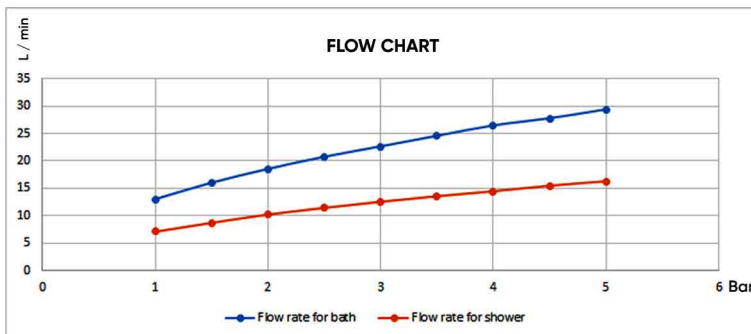

### TECHNICAL SPECIFICATION

**Average Flow rate:** 22.6 L/min,  
**Flow rate:** Effective with water outlet  
**Maximum operating pressure:** 15 bar  
**Connection type:** G 1/2 in connections  
**Ceramic cartridge**  
**Two Functional**  
**Frame thickness:** 3 mm