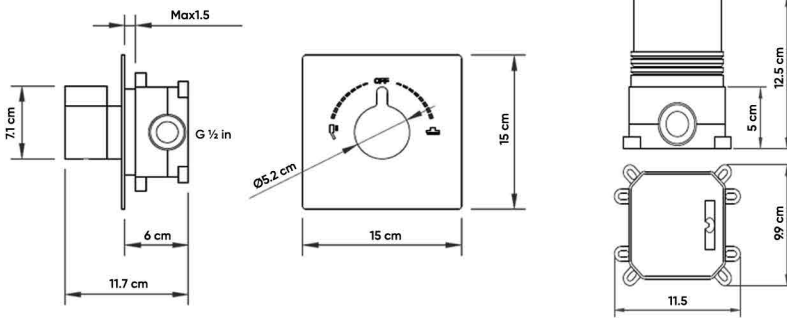

## HATCH WALL-MOUNTED SHOWER MIXERS

**Product Name: WALL-MOUNTED SHOWER MIXER**  
**Model Number: HAT-MX009**

### DESCRIPTIONS

**Material:** Brass main body Concealed Mixer, Frame material: Stainless steel (SUS 304)  
**Shape:** Square  
**Packaging unit:** 1 piece

### TECHNICAL SPECIFICATION

**Average Flow rate:** 22.6 L/min,  
**Flow rate:** Effective with water outlet  
**Maximum operating pressure:** 15 bar  
**Connection type:** G 1/2 in connections  
**Ceramic cartridge**  
**Two Functional**  
**Frame thickness:** 3 mm

### DIMENSIONS

11.7 x 15 x 15 CM