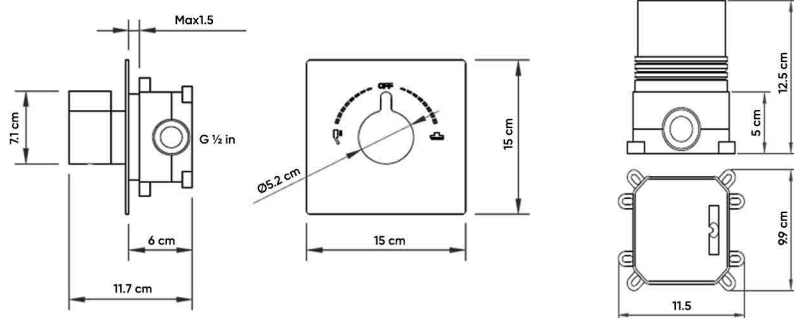

## HATCH WALL-MOUNTED SHOWER MIXERS

**Product Name: WALL-MOUNTED SHOWER MIXER**  
**Model Number: HAT-MX009**

### DESCRIPTIONS

**Material:** Brass main body Concealed Mixer, Frame material: Stainless steel (SUS 304)  
**Shape:** Square  
**Packaging unit:** 1 piece

### TECHNICAL SPECIFICATION

Maximum Flow rate at 3 bar: 22.6 L/min,  
 Flow rate: Effective with water outlet  
 Maximum operating pressure: 15 bar  
 Connection type: G 1/2 in connections  
 Ceramic cartridge  
 Two Functional  
 Frame thickness: 3 mm

### DIMENSIONS

11.7 x 15 x 15 CM