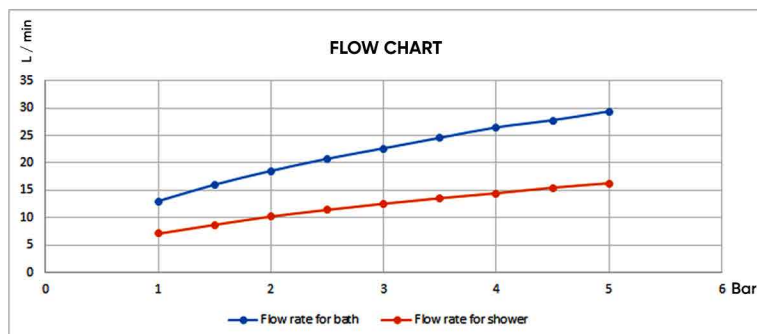

### TECHNICAL SPECIFICATION

Maximum Flow rate at 3 bar: 22.6 L/min,  
 Flow rate: Effective with water outlet  
 Maximum operating pressure: 15 bar  
 Connection type: G 1/2 in connections  
 Ceramic cartridge  
 Two Functional  
 Frame thickness: 3 mm