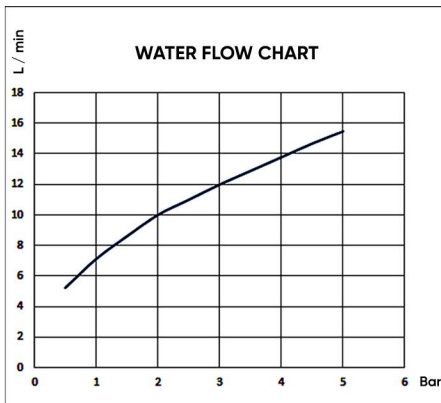

WARRANTY

7 years for concealed mixer

2 years for mixer accessories and mechanical parts

HATCH SANITARY

Hatch Sanitary is a trademark owned by MHG

Old Al Kharj Road, Building No. 3533
Riyadh 14511 - 8305
Kingdom of Saudi Arabia

info.mhg@marketing-home.com

800 122 2230