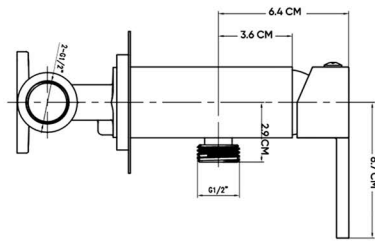

HATCH SHATTAF MIXERS

Product Name: WALL-MOUNTED WALL MIXER
Model Number: HAT-MX004

AVAILABLE COLORS

GLOSSY CHROME
SW01330009

MATTE BLACK
SW01330404

BRUSHED NICKEL
SW01330403

GLOSSY GOLD
SW-01720036

BRUSHED GOLD
SW-01720037

BLACK TITANIUM
SW-01720038

DESCRIPTIONS

Wall-Mounted Shattaf Mixer

Material: Main body, Concealed Mixer: Brass, Frame: Stainless steel (SUS 304)

Shape: Square

Packaging unit: 1 piece

TECHNICAL SPECIFICATION

Flow rate at 3 bar: 12 L/min

Maximum operating pressure: 15 bar

Minimum operating pressure: 1 bar

Ceramic cartridge: 25 MM

With a Brass non-return valve: Yes

Installation type: Wall-mounted

Water inlet/outlet: G 1/2 in

With embossed box, Easy to install

Non-scratch holder for shattaf: Yes

DIMENSIONS

L 16.3 x W 7 x D 3.5 CM

APPLICATIONS

Bathroom

BOX COMPONENTS

- Handle
- Concealed Mixer with Protection box
- (SUS 304) Frame
- (SUS 304) Screws
- 2 Pcs Brass Connectors
- Mounting Rings
- Allen key

COUNTRY OF ORIGIN

Made in China for HATCH Sanitary