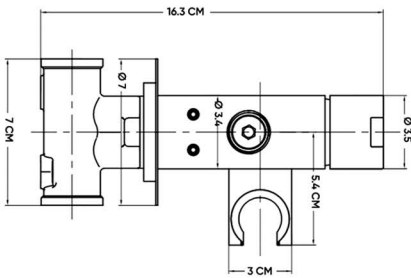

HATCH SHATTAF MIXERS

Product Name: WALL-MOUNTED WALL MIXER
Model Number: HAT-MX004

AVAILABLE COLORS

GLOSSY CHROME
SW01330009

MATTE BLACK
SW01330404

BRUSHED NICKEL
SW01330403

GLOSSY GOLD
SW-01720036

BRUSHED GOLD
SW-01720037

BLACK TITANIUM
SW-01720038

DESCRIPTIONS

Wall-Mounted Shattaf Mixer

Material: Main body, Concealed Mixer: Brass, Frame: Stainless steel (SUS 304)

Shape: Square

Packaging unit: 1 piece

TECHNICAL SPECIFICATION

Flow rate at 3 bar: 12 L/min

Maximum operating pressure: 15 bar

Minimum operating pressure: 1 bar

Ceramic cartridge: 25 MM

With a Brass non-return valve: Yes

Installation type: Wall-mounted

Water inlet/outlet: G 1/2 in

With embossed box, Easy to install

Non-scratch holder for shattaf: Yes

DIMENSIONS

L 16.3 x W 7 x D 3.5 CM

APPLICATIONS

Bathroom

BOX COMPONENTS

- Handle
- Concealed Mixer with Protection box
- (SUS 304) Frame
- (SUS 304) Screws
- 2 Pcs Brass Connectors
- Mounting Rings
- Allen key

COUNTRY OF ORIGIN

Made in China for HATCH Sanitary