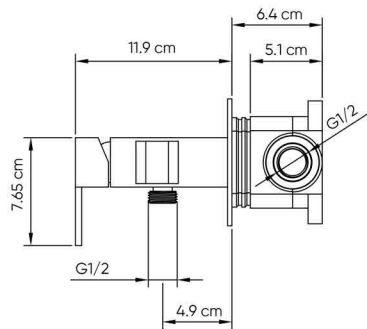

HATCH SHATTAF MIXERS

Product Name: WALL-MOUNTED SHATTAF MIXER
Model Number: HAT-MX004

CONCEALED MIXER

AVAILABLE COLORS

GLOSSY CHROME
SW01330009

MATTE BLACK
SW01330404

BRUSHED NICKEL
SW01330403

GLOSSY GOLD
SW-01720036

BRUSHED GOLD
SW-01720037

BLACK TITANIUM
SW-01720038

DESCRIPTIONS

Wall-Mounted Shattaf Mixer

Material: Main body, Concealed Mixer: Brass, Frame: Stainless steel (SUS 304)

Shape: Square

Packaging unit: 1 piece

TECHNICAL SPECIFICATION

Maximum Flow rate at 3 bar: 12 L/min

Maximum operating pressure: 15 bar

Minimum operating pressure: 1 bar

Ceramic cartridge

With a plastic non-return valve: Yes

Installation type: Wall-mounted

Water inlet/outlet: G 1/2 in

With embossed box, Easy to install

Non-scratch holder for shattaf: Yes

DIMENSIONS

9 x 7 x 11.9 CM

APPLICATIONS

Bathroom

BOX COMPONENTS

- Handle
- Concealed Mixer with Protection box
- (SUS 304) Frame
- (SUS 304) Screws
- Fischer wall plug set
- 2 pcs Brass connectors
- Mounting Rings & Rubbers
- Allen key

COUNTRY OF ORIGIN

Made in China for HATCH Sanitary