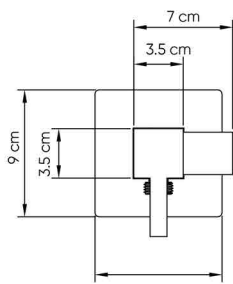

HATCH SHATTAF MIXERS

Product Name: WALL-MOUNTED SHATTAF MIXER
Model Number: HAT-MX004

CONCEALED MIXER

AVAILABLE COLORS

GLOSSY CHROME
SW01330009

MATTE BLACK
SW01330404

BRUSHED NICKEL
SW01330403

GLOSSY GOLD
SW-01720036

BRUSHED GOLD
SW-01720037

BLACK TITANIUM
SW-01720038

DESCRIPTIONS

Wall-Mounted Shattaf Mixer

Material: Main body, Concealed Mixer: Brass, Frame: Stainless steel (SUS 304)

Shape: Square

Packaging unit: 1 piece

TECHNICAL SPECIFICATION

Maximum Flow rate at 3 bar: 12 L/min

Maximum operating pressure: 15 bar

Minimum operating pressure: 1 bar

Ceramic cartridge

With a plastic non-return valve: Yes

Installation type: Wall-mounted

Water inlet/outlet: G 1/2 in

With embossed box, Easy to install

Non-scratch holder for shattaf: Yes

DIMENSIONS

9 x 7 x 11.9 CM

APPLICATIONS

Bathroom

BOX COMPONENTS

- Handle
- Concealed Mixer with Protection box
- (SUS 304) Frame
- (SUS 304) Screws
- Fischer wall plug set
- 2 pcs Brass connectors
- Mounting Rings & Rubbers
- Allen key

COUNTRY OF ORIGIN

Made in China for HATCH Sanitary